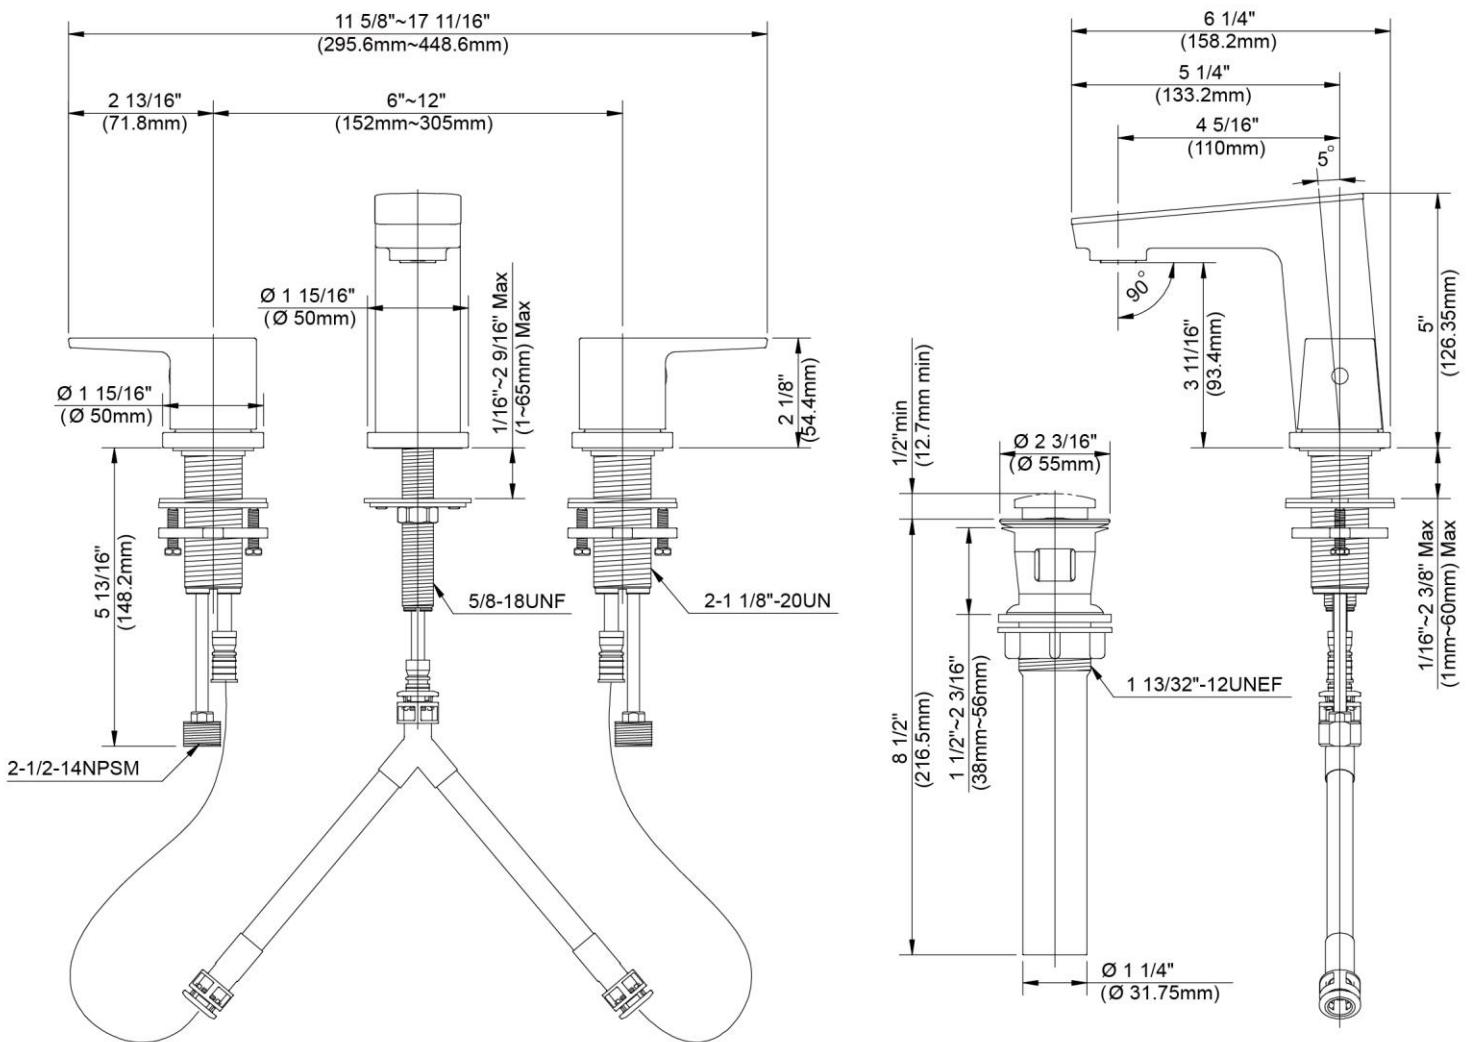

Contact your sales representative for more information or visit our website at mainlinecollection.com

Revised 5/18/2023