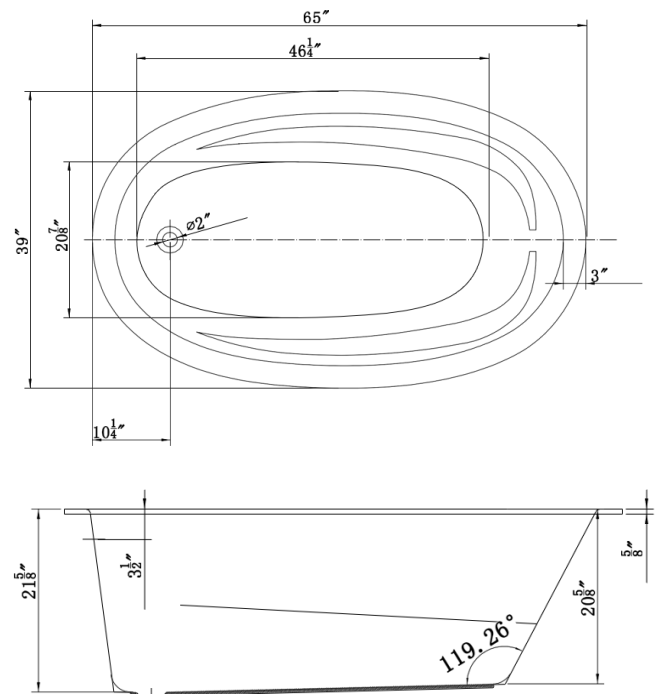

Drop-In Tub

LUXART® *Alta Bella*

Product Specifications

LUXART®
HEIRESS®

HEIRESS6539

Luxart® ALTABELLA tubs are made from vacuum-formed acrylic sheets and have a deep, durable color layer. These versatile drop-in tubs are strong and lightweight, featuring a low-profile edge for a more minimalist look.

TECHINCAL SPECIFICATIONS

Height	21-5/8 in
Width	39 in
Depth	20-5/8 in
Length	65 in
Weight	58 pounds
Shipping Weight	70 pounds
Capacity (full)	81 Gallons
Capacity (to overflow)	75 Gallons
Drain	End
Overflow	Integrated
Faucet Type	Wall or Deck Mount (3 hole or less)

APPLICABLE STANDARDS/CODES

Specified model meets or exceeds the following:

- IAPMO cUPC

Warranty

See warranty information for more details.

All dimensions listed are nominal. LUXART® reserves the right to make product and material changes at any time without notice.