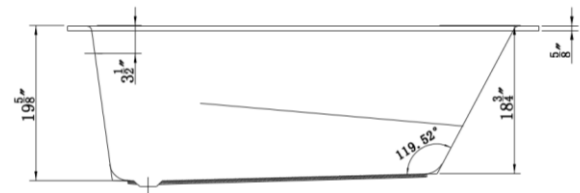

Drop-In Tub

LUXART® *Alta Bella*

Product Specifications

LUXART®
HEIRESS®

HEIRESS6042

Luxart® ALTABELLA tubs are made from vacuum-formed acrylic sheets and have a deep, durable color layer. These versatile drop-in tubs are strong and lightweight, featuring a low-profile edge for a more minimalist look.

TECHINCAL SPECIFICATIONS

Height	19-5/8 in
Width	42 in
Depth	18-3/4 in
Length	60 in
Weight	55 pounds
Shipping Weight	65 pounds
Capacity (full)	72 Gallons
Capacity (to overflow)	67 Gallons
Drain	End
Overflow	Integrated
Faucet Type	Wall or Deck Mount (3 hole or less)