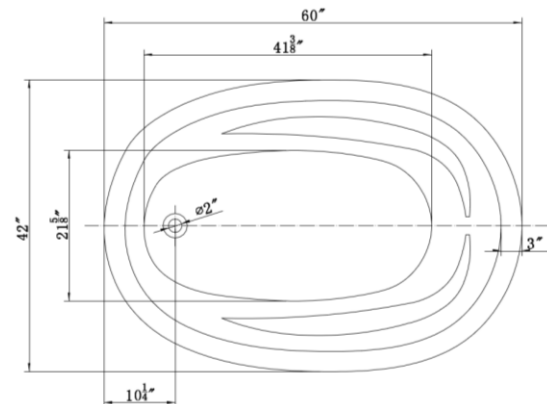

Drop-In Tub

LUXART® *Alta Bella*

Product Specifications

LUXART®
HEIRESS®

HEIRESS6042

Luxart® ALTABELLA tubs are made from vacuum-formed acrylic sheets and have a deep, durable color layer. These versatile drop-in tubs are strong and lightweight, featuring a low-profile edge for a more minimalist look.

TECHINCAL SPECIFICATIONS

Height	19-5/8 in
Width	42 in
Depth	18-3/4 in
Length	60 in
Weight	55 pounds
Shipping Weight	65 pounds
Capacity (full)	72 Gallons
Capacity (to overflow)	67 Gallons
Drain	End
Overflow	Integrated
Faucet Type	Wall or Deck Mount (3 hole or less)