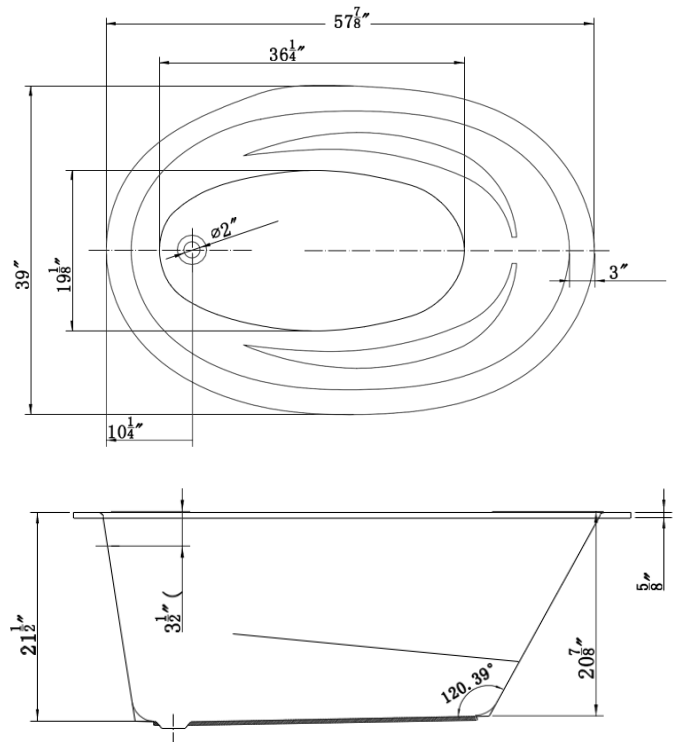

## Product Specifications

LUXART®  
**HEIRESS®**

**HEIRESS5839**

Luxart® ALTABELLA tubs are made from vacuum-formed acrylic sheets and have a deep, durable color layer. These versatile drop-in tubs are strong and lightweight, featuring a low-profile edge for a more minimalist look.

## TECHNICAL SPECIFICATIONS

Height	21-1/2 in
Width	39 in
Depth	20-7/8 in
Length	57-7/8 in
Weight	48 pounds
Shipping Weight	60 pounds
Capacity (full)	59 Gallons
Capacity (to overflow)	54 Gallons
Drain	End
Overflow	Integrated
Faucet Type	Wall or Deck Mount (3 hole or less)