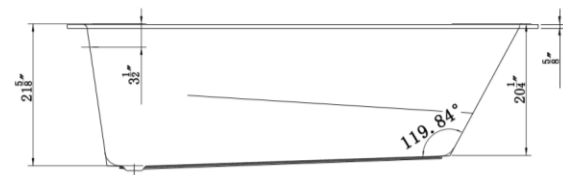

Drop-In Tub

LUXART® *Alta Bella*

Product Specifications

LUXART® DIMENSION® DIMENSION7242

Luxart® ALTABELLA tubs are made from vacuum-formed acrylic sheets and have a deep, durable color layer. These versatile drop-in tubs are strong and lightweight, featuring a low-profile edge for a more minimalist look.

TECHINICAL SPECIFICATIONS

Height	21-5/8 in
Width	42-1/8 in
Depth	20-1/4 in
Length	71-7/8 in
Weight	92 pounds
Shipping Weight	100 pounds
Capacity (full)	102 Gallons
Capacity (to overflow)	88 Gallons
Drain	End
Overflow	Integrated
Faucet Type	Wall or Deck Mount (3 hole or less)