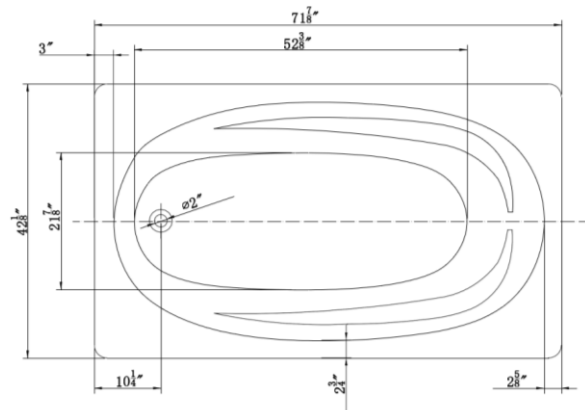

Drop-In Tub

LUXART® *Alta Bella*

Product Specifications

LUXART® DIMENSION® DIMENSION7242

Luxart® ALTABELLA tubs are made from vacuum-formed acrylic sheets and have a deep, durable color layer. These versatile drop-in tubs are strong and lightweight, featuring a low-profile edge for a more minimalist look.

TECHINICAL SPECIFICATIONS

Height	21-5/8 in
Width	42-1/8 in
Depth	20-1/4 in
Length	71-7/8 in
Weight	92 pounds
Shipping Weight	100 pounds
Capacity (full)	102 Gallons
Capacity (to overflow)	88 Gallons
Drain	End
Overflow	Integrated
Faucet Type	Wall or Deck Mount (3 hole or less)

APPLICABLE STANDARDS/CODES

Specified model meets or exceeds the following:

- IAPMO cUPC

Warranty

See warranty information for more details.

All dimensions listed are nominal. LUXART® reserves the right to make product and material changes at any time without notice.