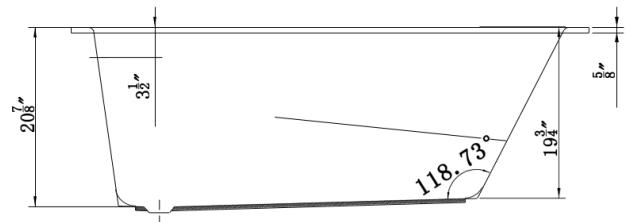

Drop-In Tub

LUXART® *Alta Bella*

Product Specifications

LUXART®
DIMENSION®
DIMENSION6042

Luxart® ALTABELLA tubs are made from vacuum-formed acrylic sheets and have a deep, durable color layer. These versatile drop-in tubs are strong and lightweight, featuring a low-profile edge for a more minimalist look.

TECHINICAL SPECIFICATIONS

Height	20-7/8 in
Width	42 in
Depth	19-3/4 in
Length	59-3/4 in
Weight	77 pounds
Shipping Weight	91 pounds
Capacity (full)	78 Gallons
Capacity (to overflow)	69 Gallons
Drain	End
Overflow	Integrated
Faucet Type	Wall or Deck Mount (3 hole or less)

APPLICABLE STANDARDS/CODES

Specified model meets or exceeds the following:

- IAPMO cUPC

Warranty

See warranty information for more details.

All dimensions listed are nominal. LUXART® reserves the right to make product and material changes at any time without notice.