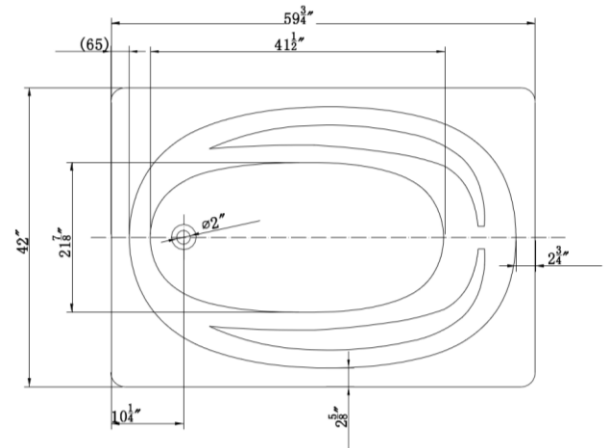

Drop-In Tub

LUXART® *Alta Bella*

Product Specifications

LUXART®
DIMENSION®
DIMENSION6042

Luxart® ALTABELLA tubs are made from vacuum-formed acrylic sheets and have a deep, durable color layer. These versatile drop-in tubs are strong and lightweight, featuring a low-profile edge for a more minimalist look.

TECHINICAL SPECIFICATIONS

Height	20-7/8 in
Width	42 in
Depth	19-3/4 in
Length	59-3/4 in
Weight	77 pounds
Shipping Weight	91 pounds
Capacity (full)	78 Gallons
Capacity (to overflow)	69 Gallons
Drain	End
Overflow	Integrated
Faucet Type	Wall or Deck Mount (3 hole or less)