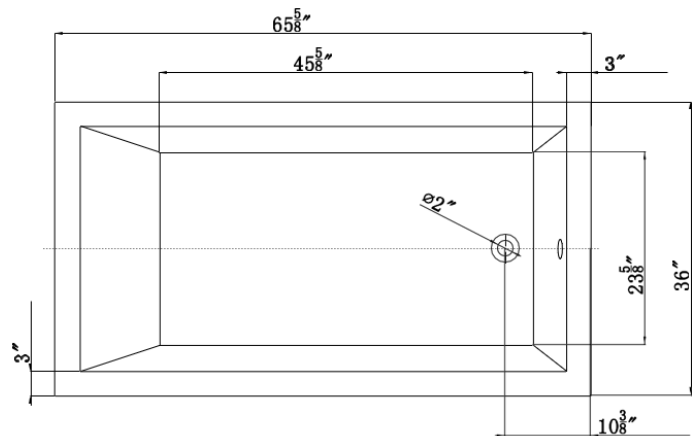

## TECHINCAL SPECIFICATIONS

Height	19-1/4 in
Width	36 in
Depth	18-3/4 in
Length	65-5/8 in
Weight	75 pounds
Shipping Weight	89 pounds
Capacity (full)	96 Gallons
Capacity (to overflow)	87 Gallons
Drain	End
Overflow	Integrated
Faucet Type	Wall or Deck Mount (3 hole or less)