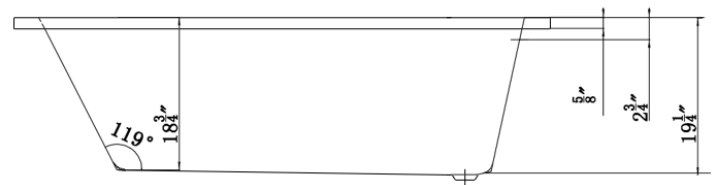

## TECHINCAL SPECIFICATIONS

Height	19-1/4 in
Width	36 in
Depth	18-3/4 in
Length	65-5/8 in
Weight	75 pounds
Shipping Weight	89 pounds
Capacity (full)	96 Gallons
Capacity (to overflow)	87 Gallons
Drain	End
Overflow	Integrated
Faucet Type	Wall or Deck Mount (3 hole or less)