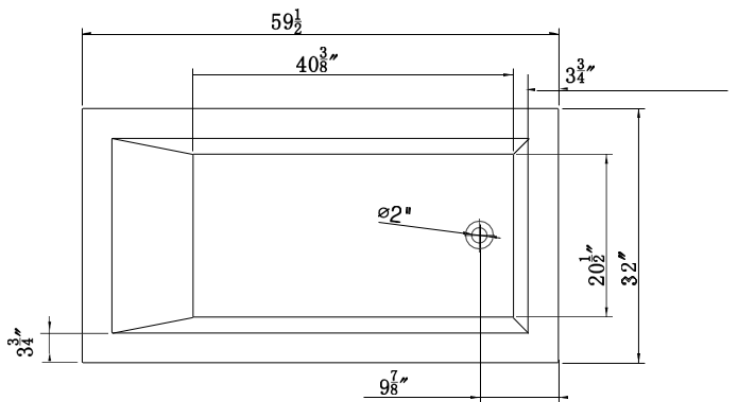

Drop-In Tub

LUXART® *Alta Bella*

Product Specifications

LUXART® **EDGE**® **EDGE6032**

Luxart® ALTABELLA tubs are made from vacuum-formed acrylic sheets and have a deep, durable color layer. These versatile drop-in tubs are strong and lightweight, featuring a low-profile edge for a more minimalist look.

TECHINCAL SPECIFICATIONS

Height	19 in
Width	32 in
Depth	18 in
Length	59-1/2 in
Weight	62 pounds
Shipping Weight	68 pounds
Capacity (full)	58 Gallons
Capacity (to overflow)	53 Gallons
Drain	End
Overflow	Integrated
Faucet Type	Wall or Deck Mount (3 hole or less)