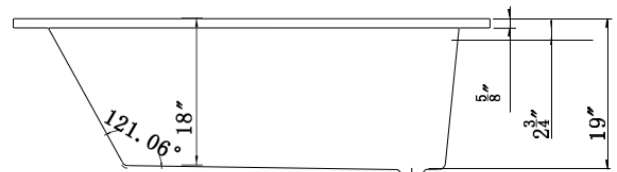

Drop-In Tub

LUXART® *Alta Bella*

Product Specifications

LUXART® **EDGE**® **EDGE6032**

Luxart® ALTABELLA tubs are made from vacuum-formed acrylic sheets and have a deep, durable color layer. These versatile drop-in tubs are strong and lightweight, featuring a low-profile edge for a more minimalist look.

TECHINCAL SPECIFICATIONS

Height	19 in
Width	32 in
Depth	18 in
Length	59-1/2 in
Weight	62 pounds
Shipping Weight	68 pounds
Capacity (full)	58 Gallons
Capacity (to overflow)	53 Gallons
Drain	End
Overflow	Integrated
Faucet Type	Wall or Deck Mount (3 hole or less)