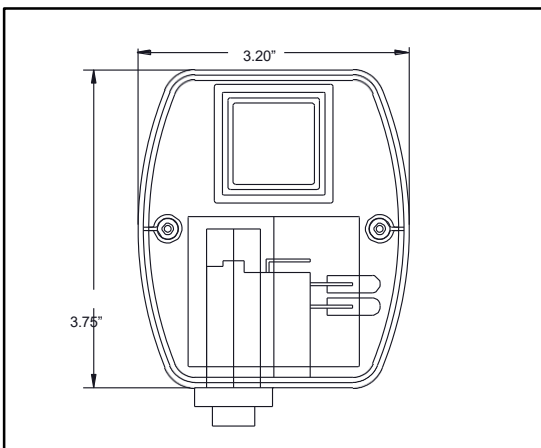

Dimensions:

Warranty: See warranty information for more details.

Contact your sales representative for more information or visit our website at luxartcollection.com