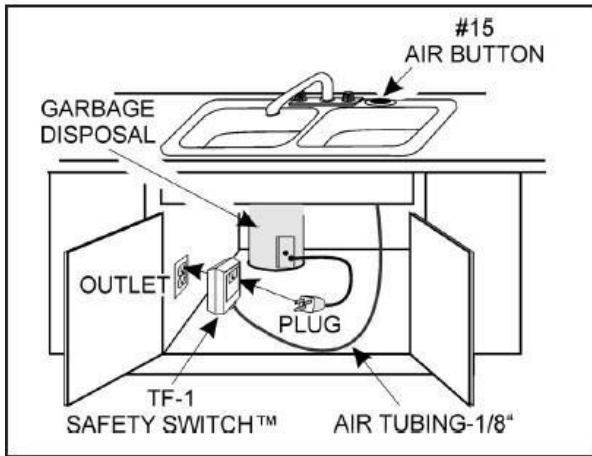

Air Switch

Product Specifications

LX150

Typical Installation:

GARBAGE DISPOSAL APPLICATION