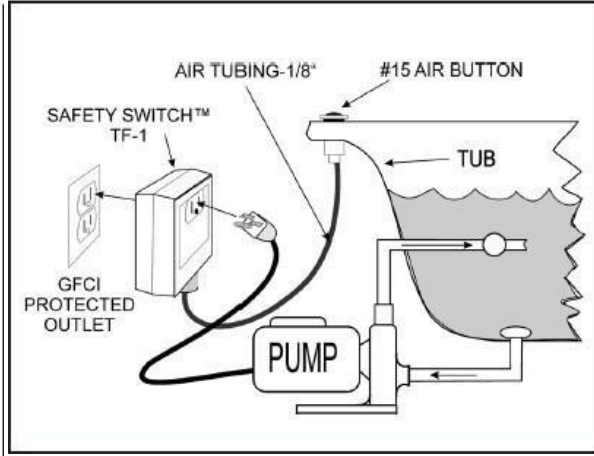

### Product Specifications

*Operates the On/Off function of a Garbage Disposal, Jetted Tub, Instant Hot Water or Water Chiller with an Air Button installed at sink or tub.*

# Air Switch

Product Specifications

**LX150**

## Typical Installation:

**GARBAGE DISPOSAL APPLICATION**

**PLUG-IN JETTUB APPLICATION**

- Drill 1-3/8" countertop hole for button
- Eliminates need for an electrical wall switch
- Simplifies first time garbage disposal installations
- Operates on 120V household wall receptacle