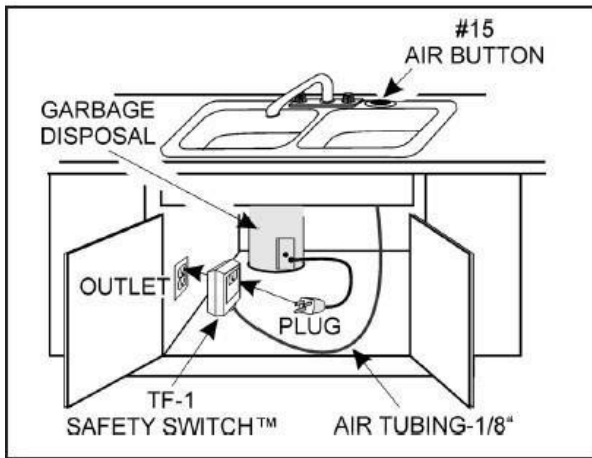

Air Switch

Product Specifications

Page 1 of 3

Operates the On/Off function of a Garbage Disposal, Jetted Tub, Instant Hot Water or Water Chiller with an Air Button installed at sink or tub.

Features:

- Easy to install – no hard wire
- Dust, corrosion, heat and moisture resistant
- Designed to withstand 220 F ambient conditions
- Compatible with most 120V, 12 AMP appliances/15 AMP outlets
- Latching on/off switch function
- Safe from accidental touch switching
- Decorator button colors to match sinks, countertops and much more

Contact your sales representative for more information or visit our website at luxartcollection.com

Air Switch

Product Specifications

LX152

Typical Installation:

GARBAGE DISPOSAL APPLICATION

PLUG-IN JETTUB APPLICATION

- Drill 1-3/8" countertop hole for button
- Eliminates need for an electrical wall switch
- Simplifies first time garbage disposal installations
- Operates on 120V household wall receptacle