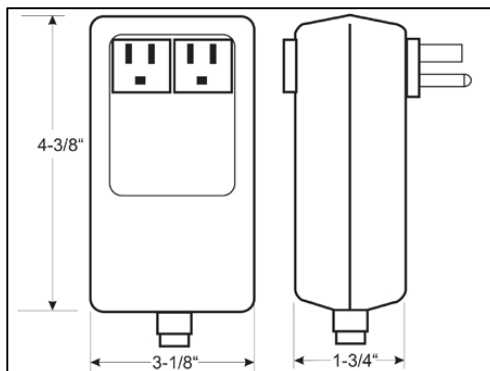

Dimensions:

Warranty: See warranty information for more details.

Contact your sales representative for more information or visit our website at luxartcollection.com