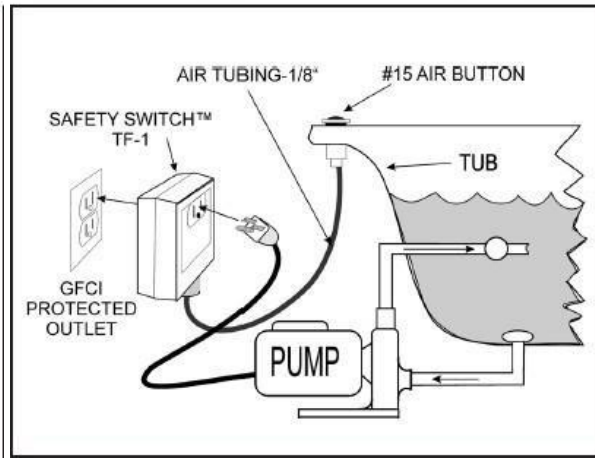

Air Switch

Product Specifications

Page 1 of 3

Operates the On/Off function of a Garbage Disposal, Jetted Tub, Instant Hot Water or Water Chiller with an Air Button installed at sink or tub.

Features:

- Easy to install – no hard wire
- Dust, corrosion, heat and moisture resistant
- Designed to withstand 220 F ambient conditions
- Compatible with most 120V, 12 AMP appliances/15 AMP outlets
- Latching on/off switch function
- Safe from accidental touch switching
- Decorator button colors to match sinks, countertops and much more

Contact your sales representative for more information or visit our website at luxartcollection.com

Air Switch

Product Specifications

LX152

Typical Installation:

GARBAGE DISPOSAL APPLICATION

PLUG-IN JETTUB APPLICATION

- Drill 1-3/8" countertop hole for button
- Eliminates need for an electrical wall switch
- Simplifies first time garbage disposal installations
- Operates on 120V household wall receptacle