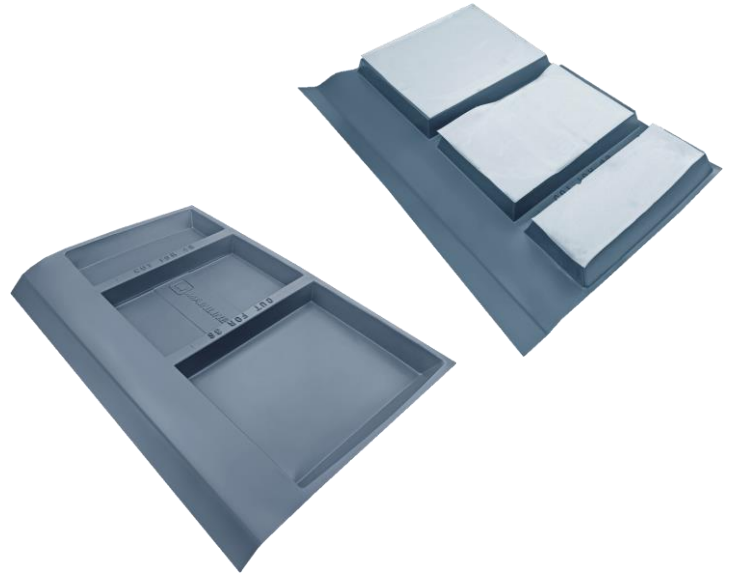

MAINLINE

Styrene Shower Base Protector

Product Specifications

FEATURES

- Made of high-impact plastic with a foam padded bottom
- Shower base finish is protected from abrasive action with the gripping foam pad
- Fits right hand, left hand and center drain shower bases

Fits 9 different shower base sizes

- Right out of the box will fit:
60" x 32", 32" x 34", and 60" x 36"
- Cut off the small end on the left side to fit:
48" x 48", 32" x 48", and 34" x 36"
- Cut off the large end on the right side to fit:
36" x 36", 32" x 36", and 34" x 36"

✓ To Submit	Part #	Description
	MLSBP6036MF	Multi-Fit Styrene Shower Base Protector with Foam Padding

Warranty

See warranty information for more details.

All dimensions listed are nominal. MAINLINE® reserves the right to make product and material changes at any time without notice.