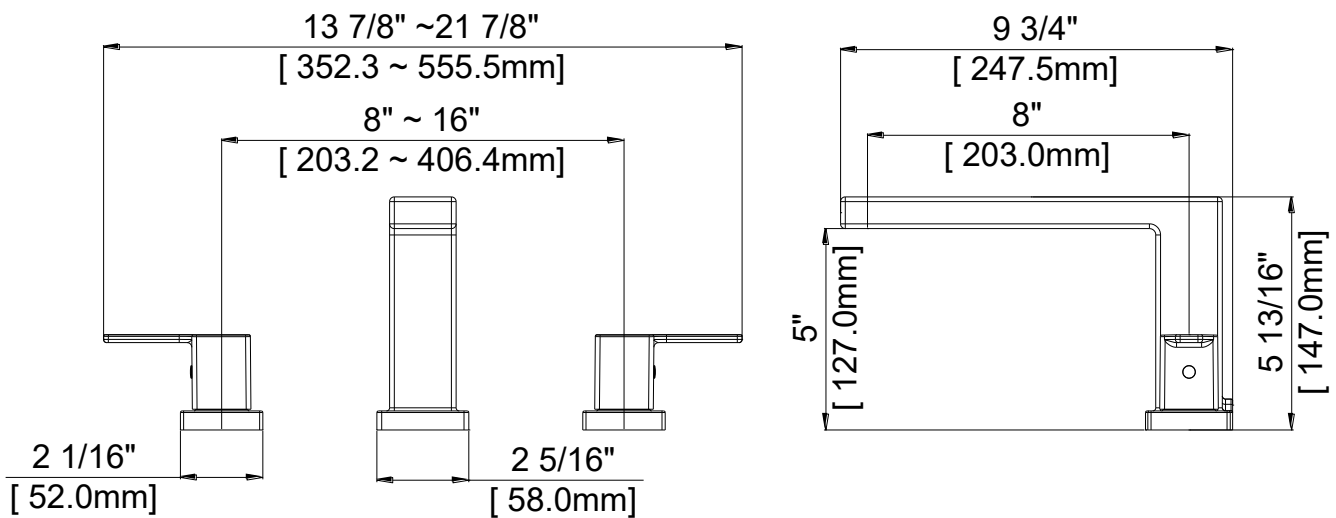

3 Hole Roman Tub Trim

Garniture de baignoire romaine à 3 orifices

Piezas exteriores para bañera tipo romana de 3 agujeros

Product Specifications

LUXART®

STRALLO

ST341-CP

ST341-BN

ST341-BLM

Contact your sales representative for more information or visit our website at luxartcollection.com

Revised 9/13/2023