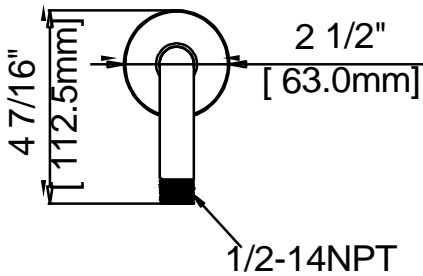

18" Right Angle Shower Arm

Bras de douche en angle droit 18 po
Brazo de regadera de 90 grados de 18"

Product Specifications

LUXART®

LSA18RA-CP
LSA18RA-BN
LSA18RA-PN
LSA18RA-ORB
LSA18RA-BLM
LSA18RA-PBB

Contact your sales representative for more information or visit our website at luxartcollection.com

Revised 6/29/2023