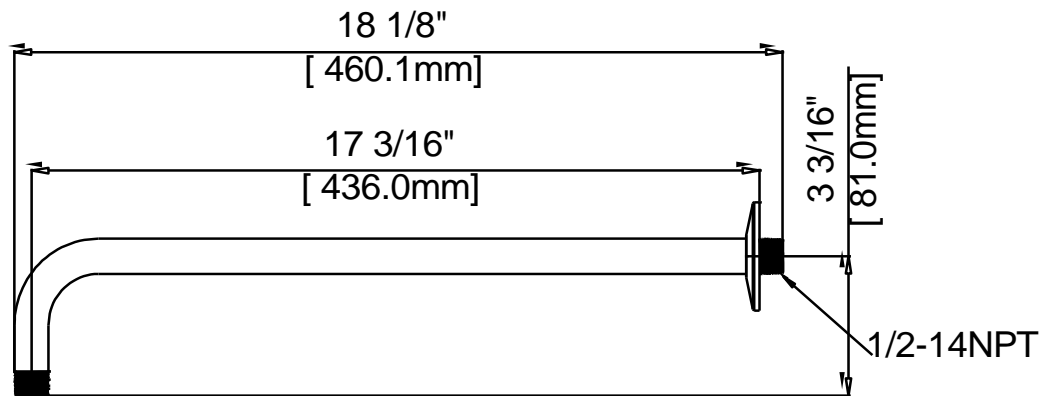

18" Right Angle Shower Arm

Bras de douche en angle droit 18 po
Brazo de regadera de 90 grados de 18"

Product Specifications

LUXART®

LSA18RA-CP
LSA18RA-BN
LSA18RA-PN
LSA18RA-ORB
LSA18RA-BLM
LSA18RA-PBB

Contact your sales representative for more information or visit our website at luxartcollection.com

Revised 6/29/2023