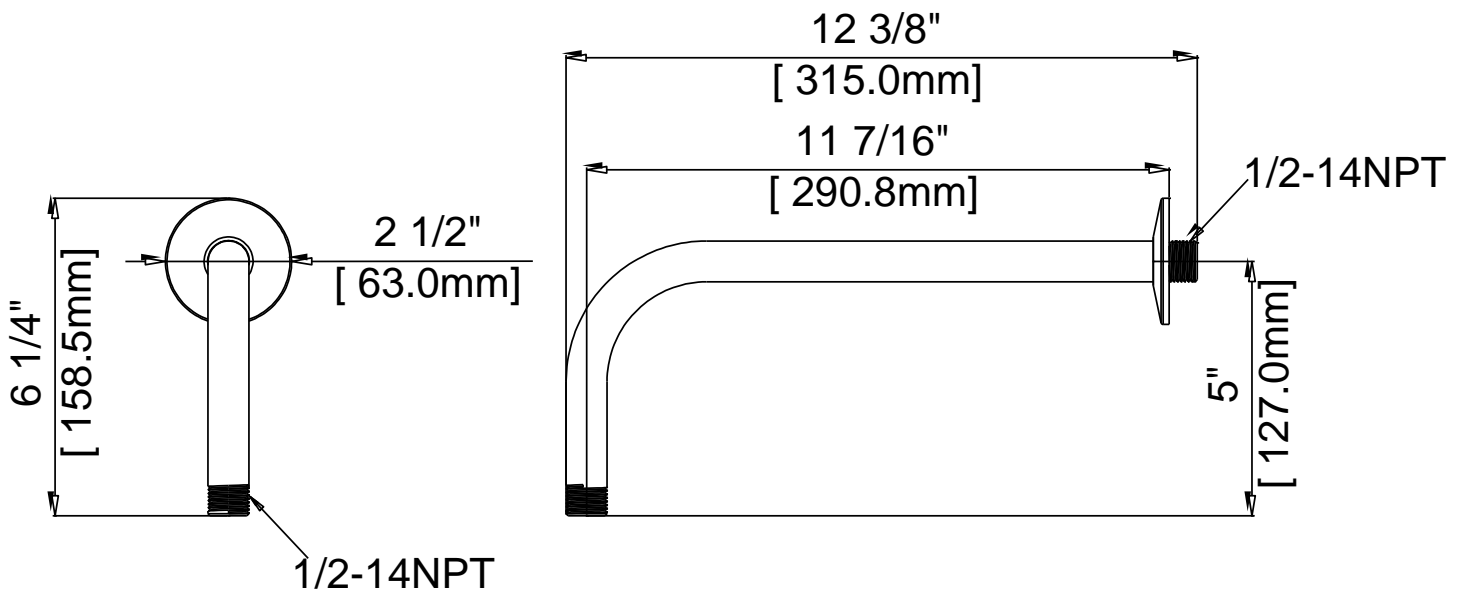

12" Right Angle Shower Arm

Bras de douche en angle droit 12 po
Brazo de regadera de 90 grados de 12"

Product Specifications

LUXART®

LSA12RA-CP
LSA12RA-BN
LSA12RA-ORB
LSA12RA-BLM
LSA12RA-PBB

Contact your sales representative for more information or visit our website at luxartcollection.com

Revised 6/29/2023