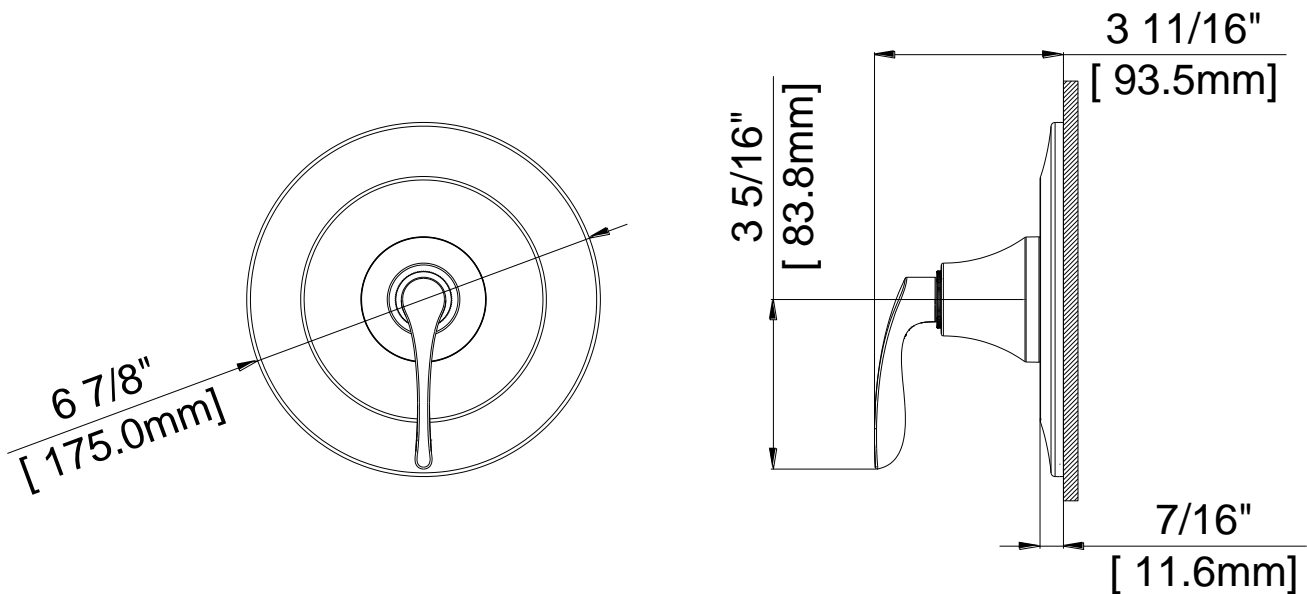

Valve Only Trim

Garniture robinet seulement
Pieza exterior para válvula

Product Specifications

LUXART®

Canale

CA511TLSH-CP
CA511TLSH-BN
CA511TLSH-BLM

Contact your sales representative for more information or visit our website at luxartcollection.com

Revised 10/26/2023