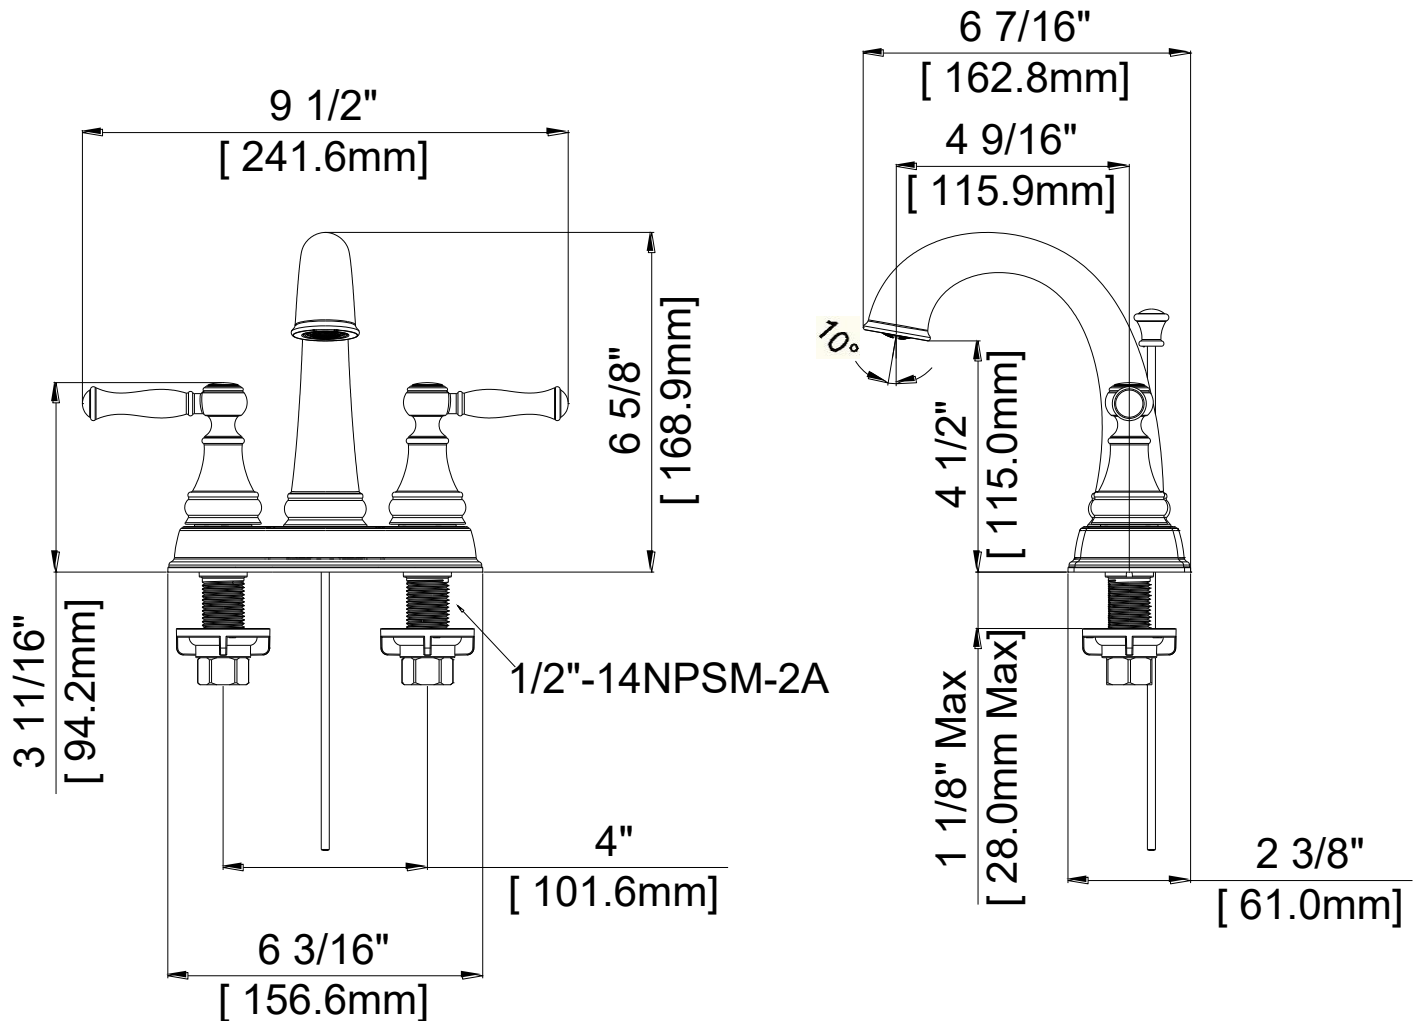

4" Centerset Lavatory Faucet

Robinet de lavabo monopièce, entraxe de 4 po
Grifo para lavabo, distancia de 4"

Product Specifications

LUXART®

FRANCISCA

FR241-PUCP
FR241-PUBN
FR241-PUORB

Contact your sales representative for more information or visit our website at luxartcollection.com

Revised 9/13/2023