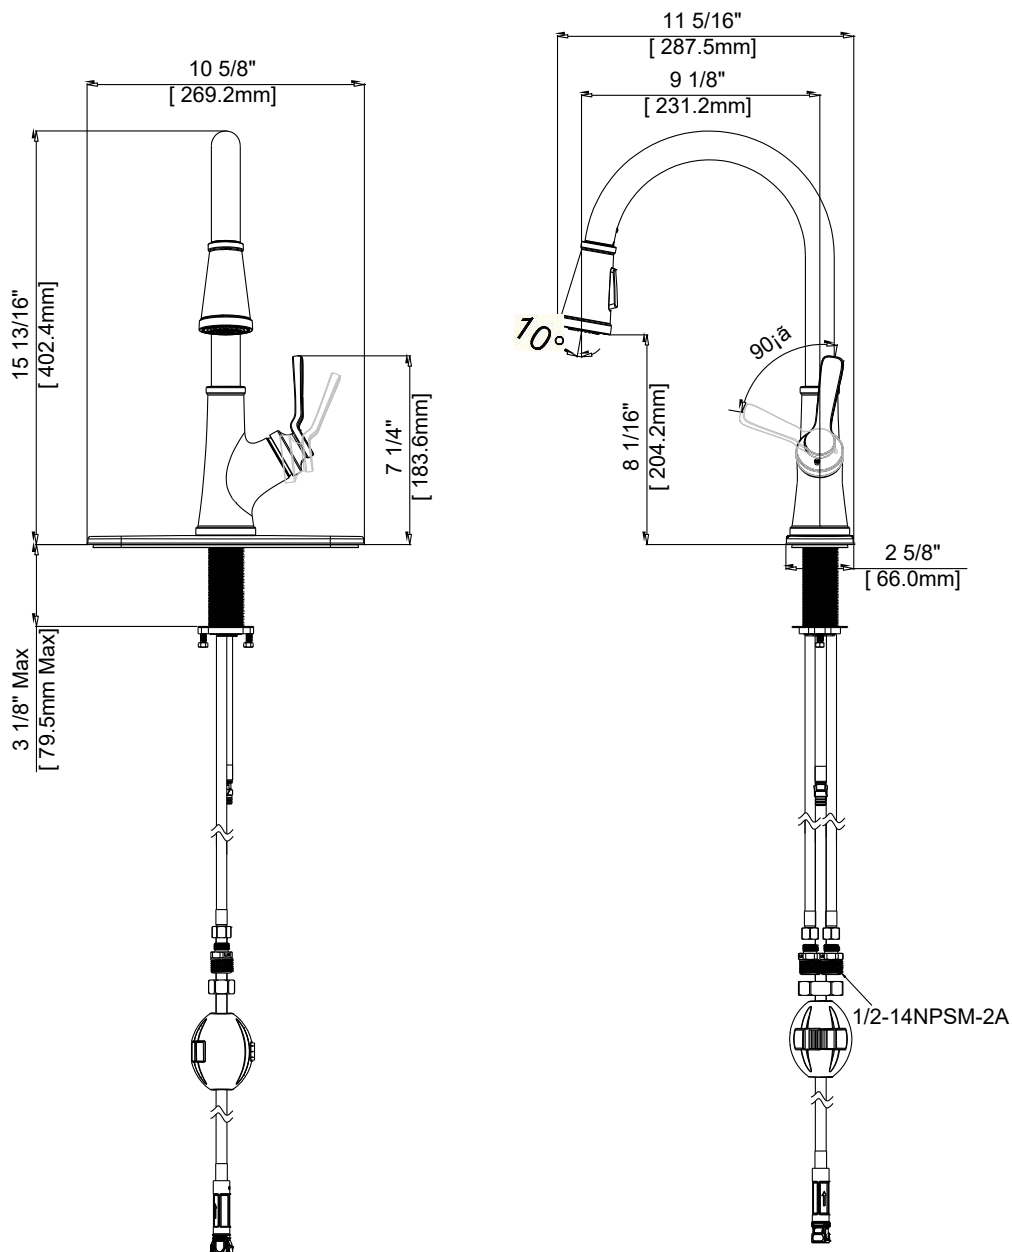

# Pull-down Kitchen Faucet

Robinet de cuisine à bec arroseur  
Grifo extraíble de cocina

Product Specifications

LUXART®

*Lumino*®

LUM137-CP  
LUM137-BN  
LUM137-ORB  
LUM137-PBB

Contact your sales representative for more information or visit our website at [luxartcollection.com](http://luxartcollection.com)