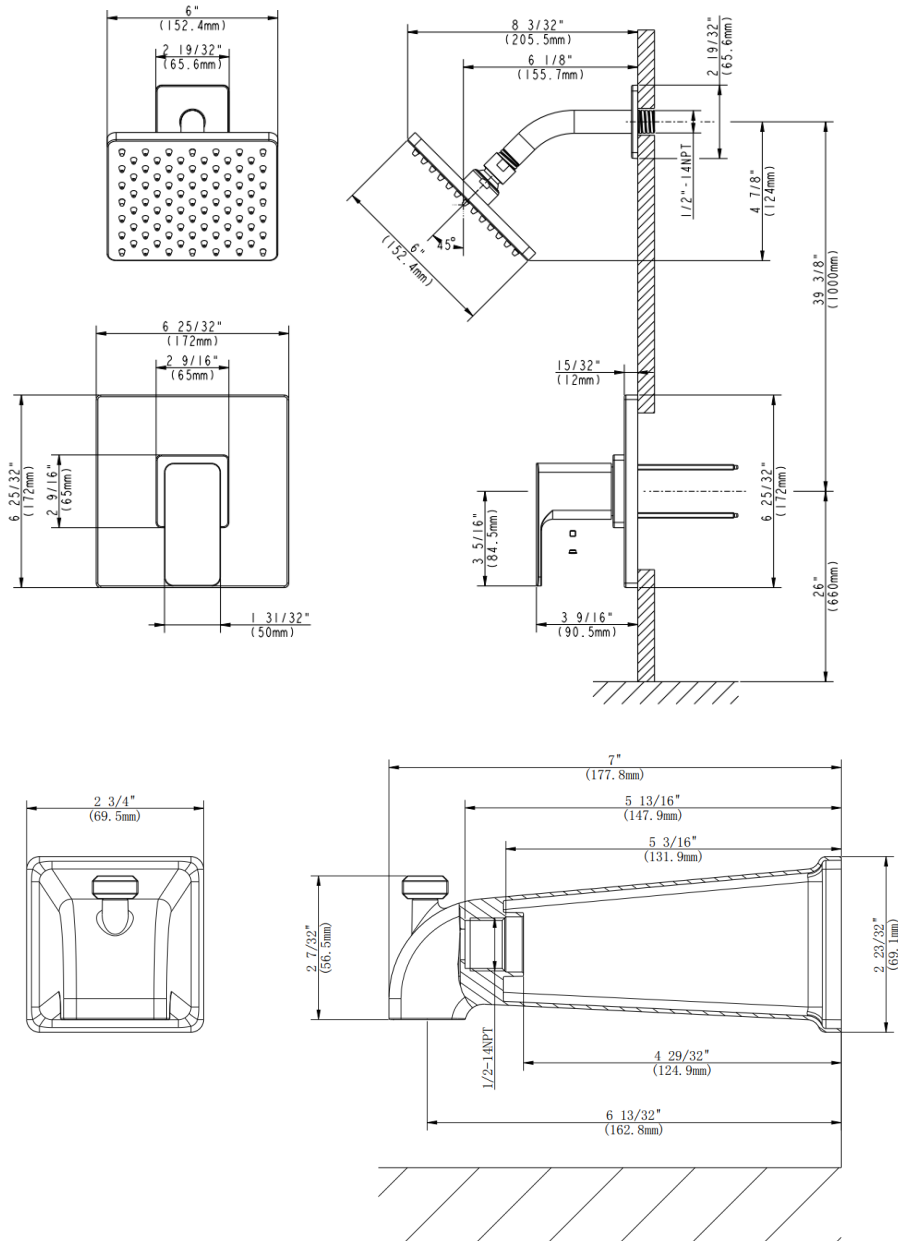

Tub & Shower Trim

Garniture pour baignoire et douche
Piezas exteriores para bañera y ducha

Product Specifications

MAINLINE®

NITRUX

NT411TO-CP

NT411TO-BN

NT411TO-BLM

Contact your sales representative for more information or visit our website at mainlinecollection.com