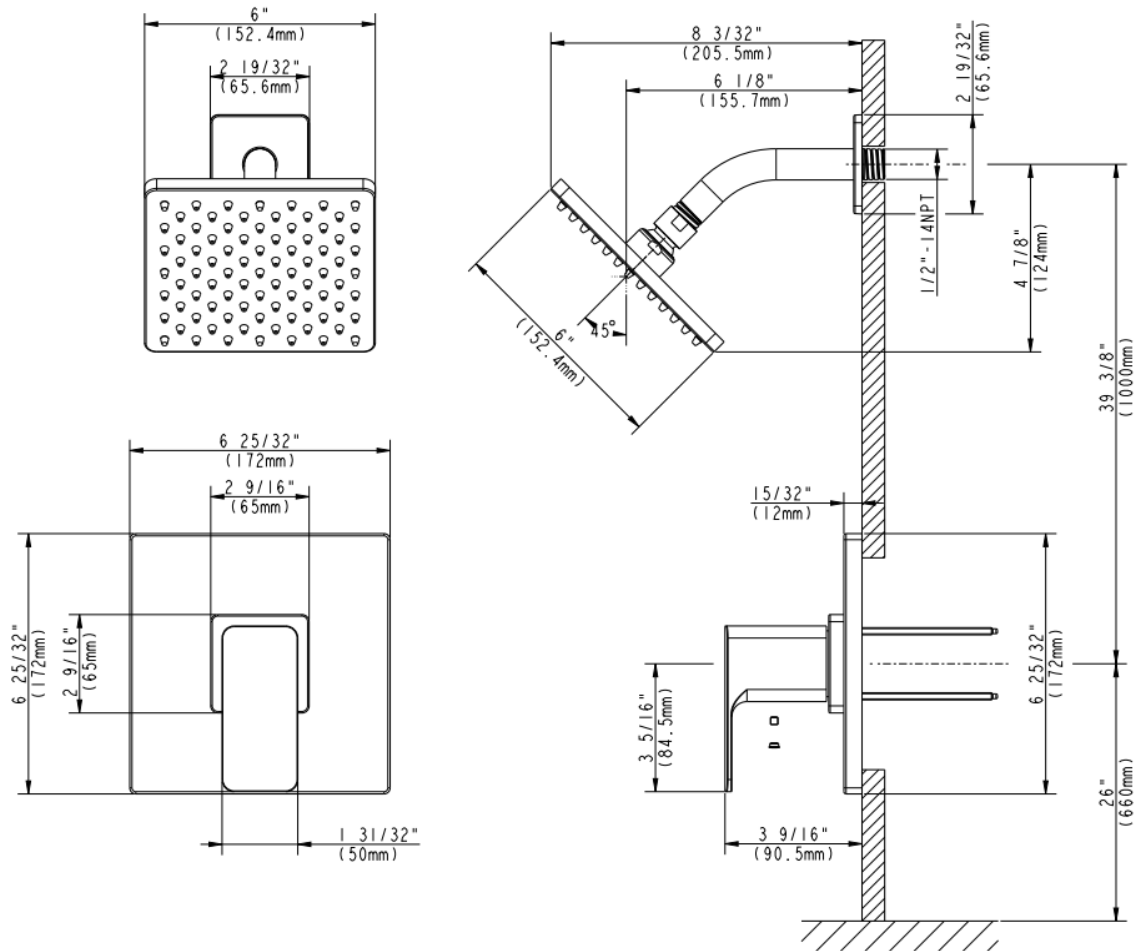

NITRUX

NT511TO-CP
NT511TO-BN
NT511TO-BLM

Contact your sales representative for more information or visit our website at mainlinecollection.com