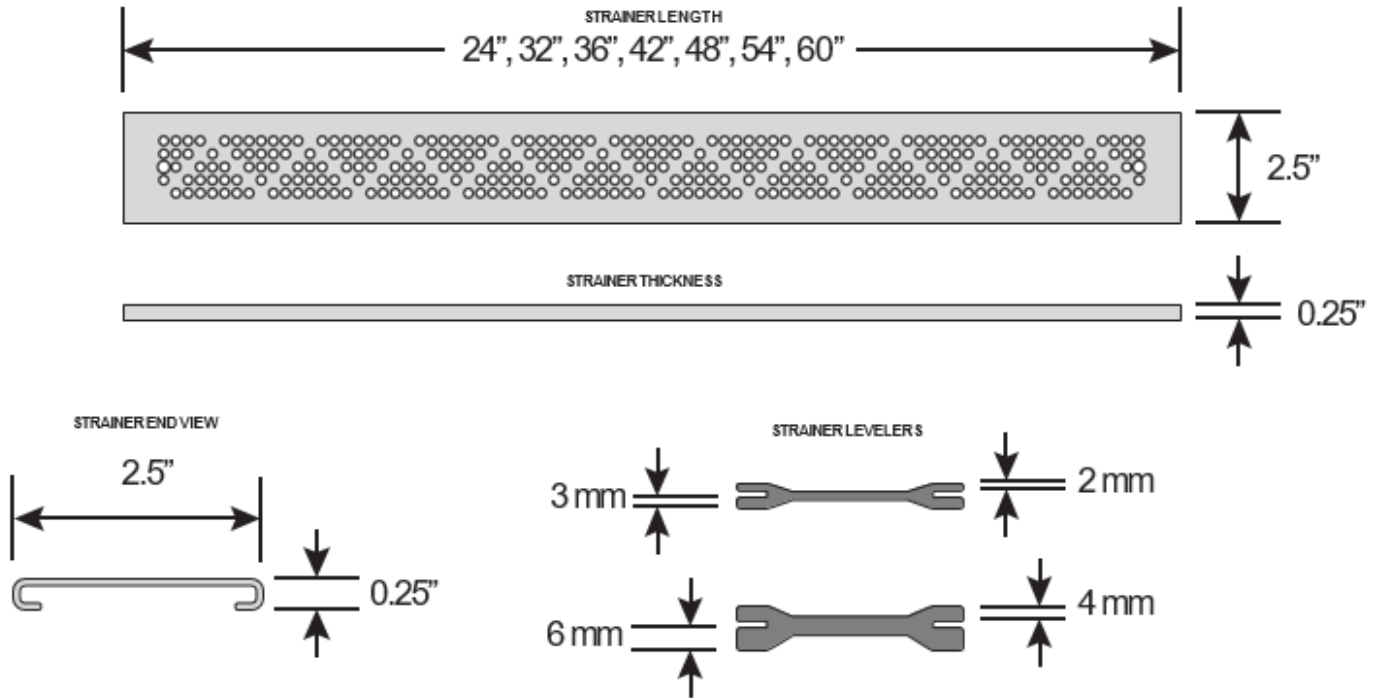

Linear Drain Grate

Product Specifications

Provides an economical alternative to complement a single-slope shower installation using a large-format tile, thin-gauged tile, or any other tile or stone installation

Linear Drain Grate Lengths

24", 32", 36", 42", 48", 54", 60"

Triangle

Square

Oval

Tile Insert

Chrome

Stainless Steel

Oil Rubbed Bronze

Matte Black

Hair Strainer and Grate Risers

(Included or Replacements sold separately)

Features:

- High Quality American made Linear Drains add modern style and functionality to any custom tile or stone shower installation
- One-Piece injection mold construction
- Low Profile streamlined design
- Plank pitch allows for large format tile or stone to be used on the shower floor
- 1 inch textured bonding flange makes for easy waterproofing installation
- Ideal for tub or shower conversions
- Internal slope for superior drainage
- Grate Risers allow easy height adjustment
- Integrated hair strainer comes with Linear Drain Grate

Dimensions:

✓ To Submit	Part Number	Description
	LX8305	Linear Drain Hair Strainer and Grate Riser (Combo Set)
	LX8306	Linear Drain Hair Strainer Replacement
	LX8307	Linear Drain Grate Riser Set Replacement
	LX8310	Linear Drain ABS Clamping Ring Hub Transition