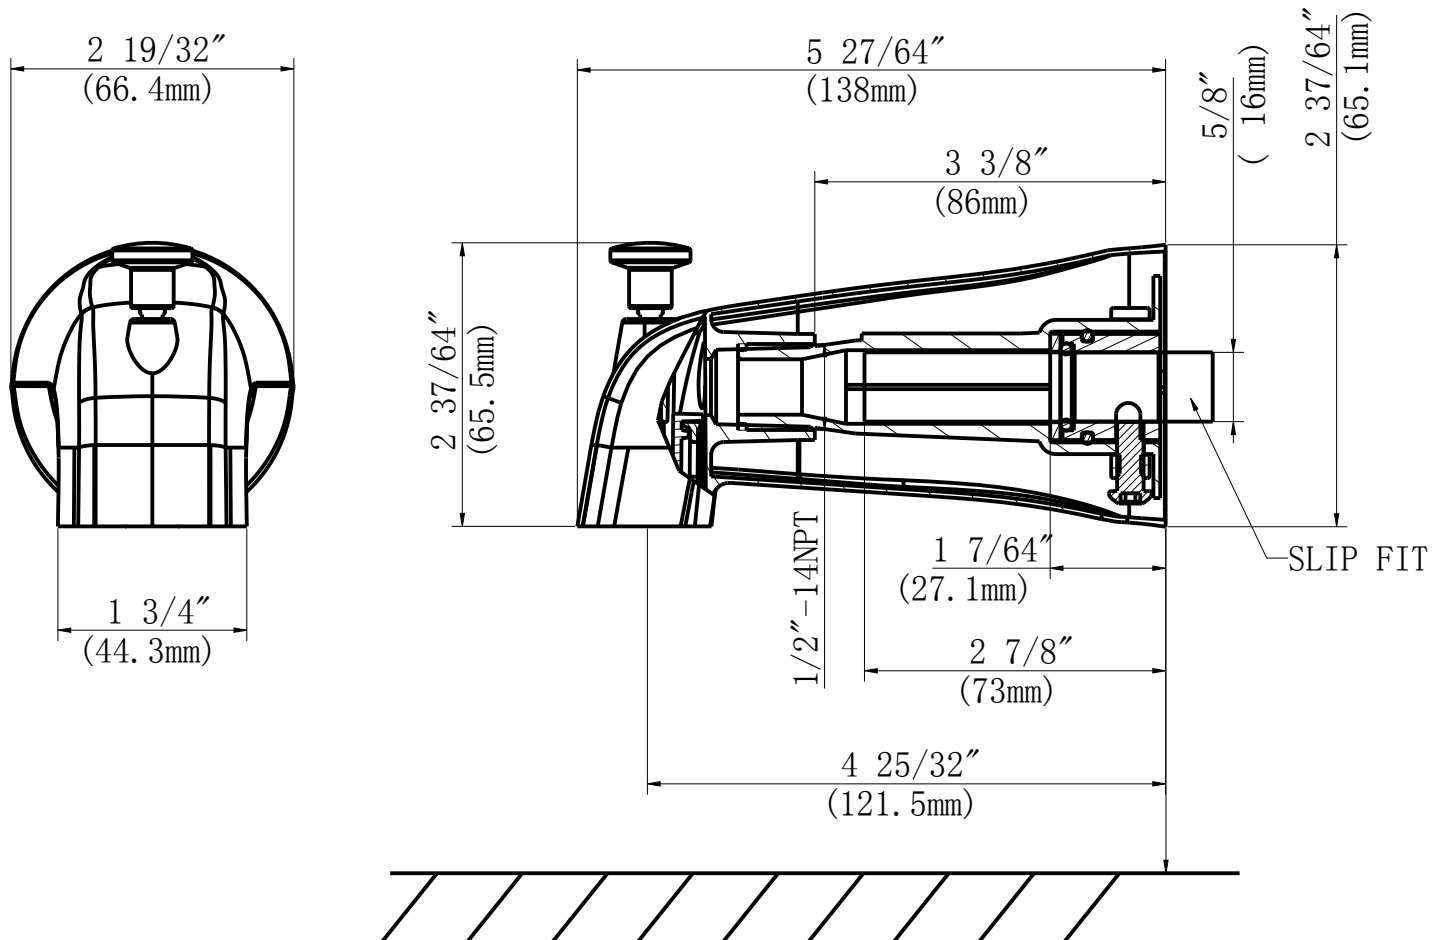

Diverter Tub Spout

Bec inverseur
Vertedor de bañera con cambiador

Product Specifications

MAINLINE®

Lisburn™

LBSPOUT-CP
LBSPOUT-BN
LBSPOUT-ORB

Contact your sales representative for more information or visit our website at mainlinecollection.com

Revised 6/01/2023