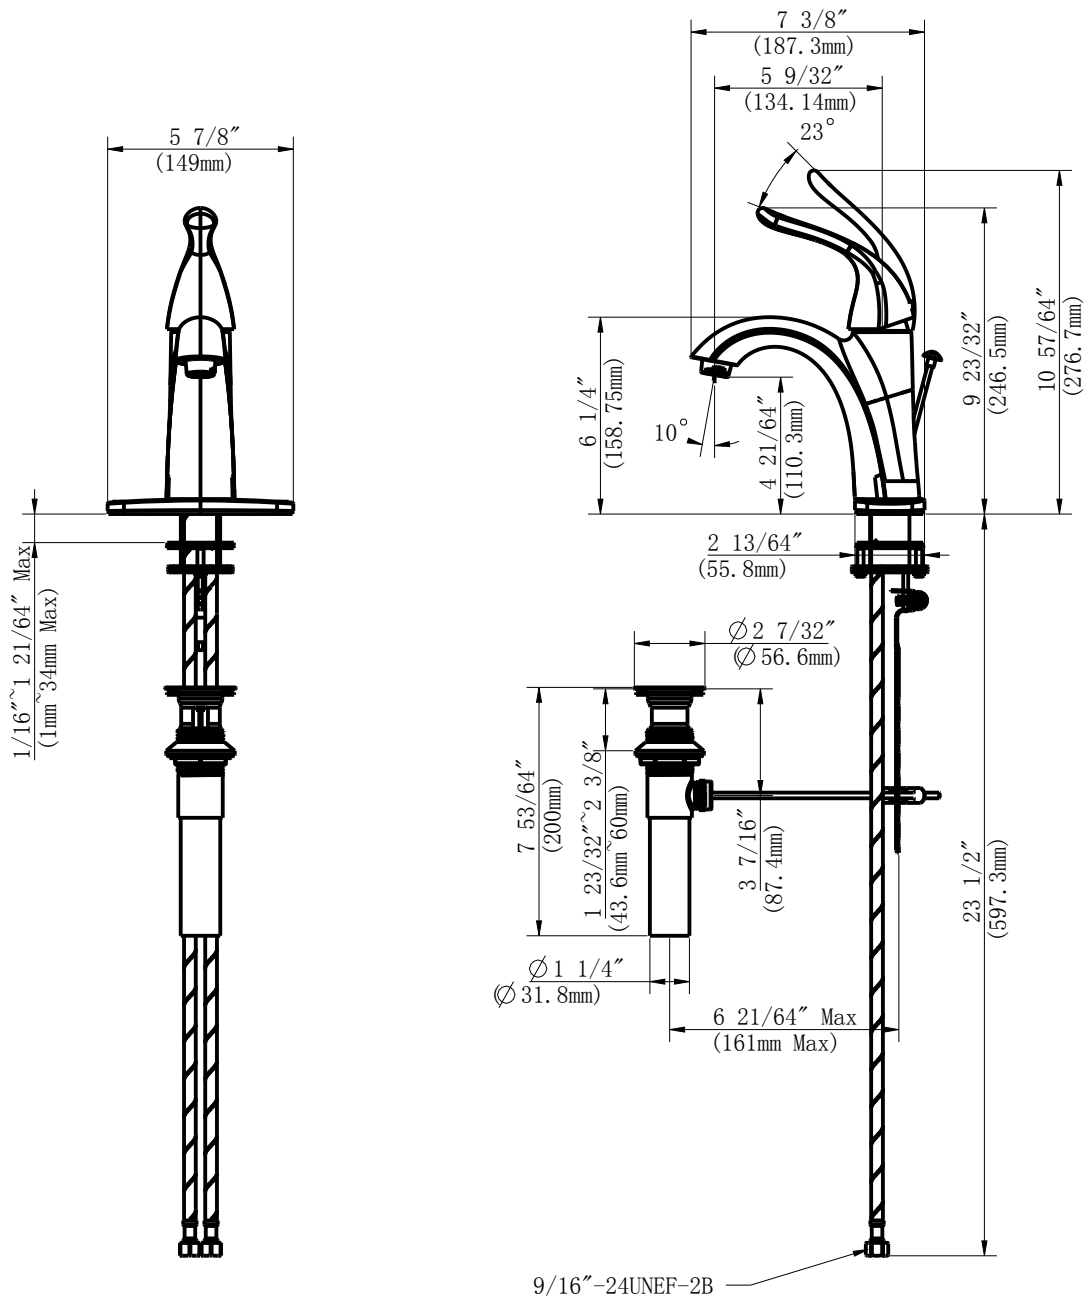

Lisburn™

LB231CD-PUCP
LB231CD-PUBN