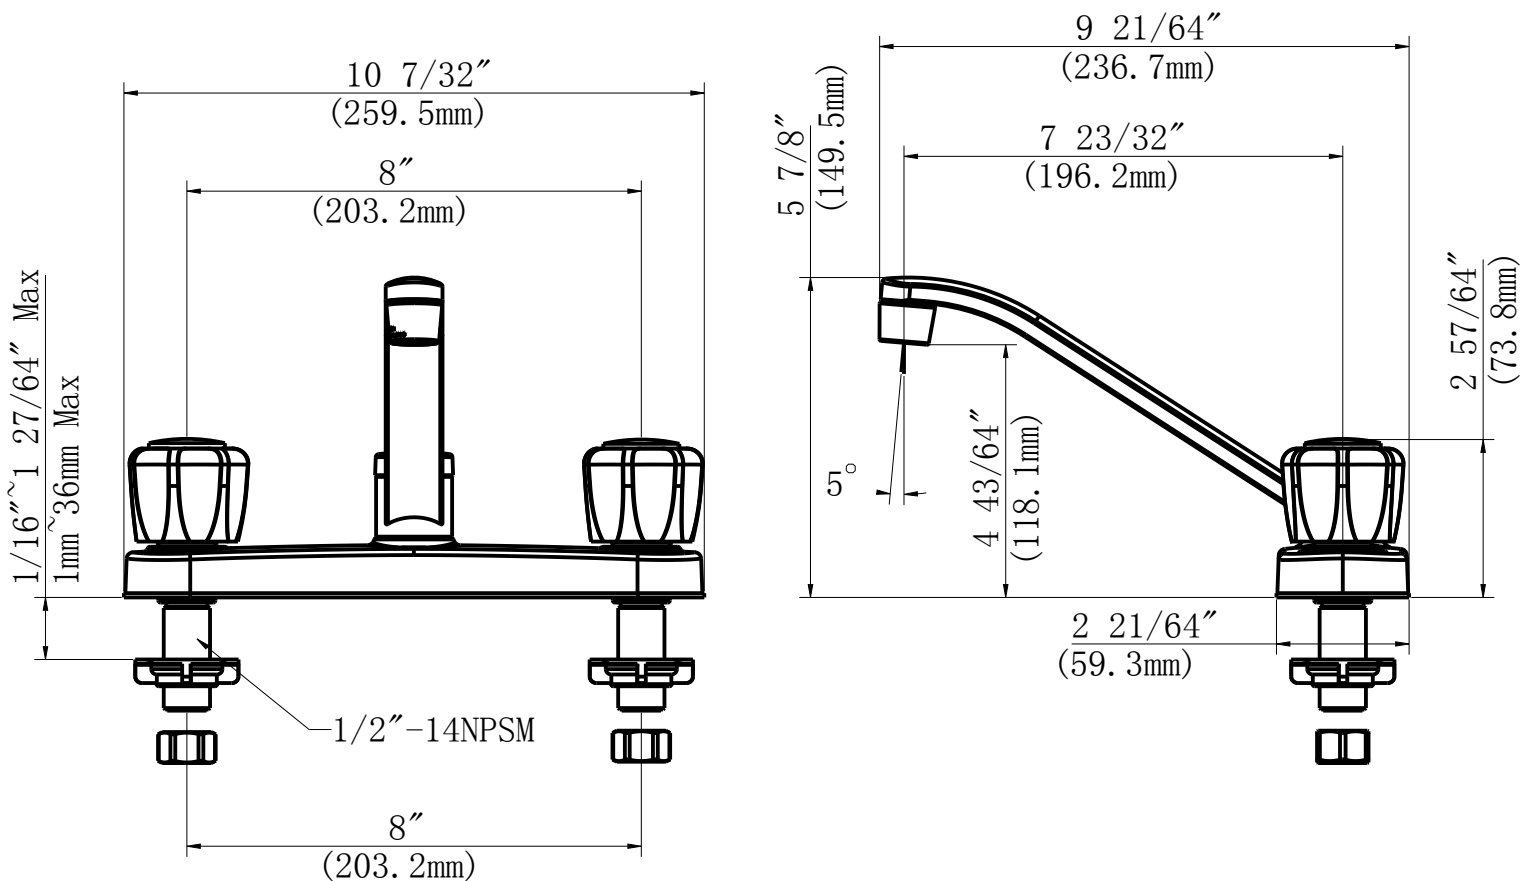

# Two Handle Kitchen Faucet

Robinet de cuisine à deux manettes  
Grifo de cocina con dos manijas

Product Specifications

*Chelmsford*<sup>TM</sup>

CH122-CP

Contact your sales representative for more information or visit our website at [mainlinecollection.com](http://mainlinecollection.com)