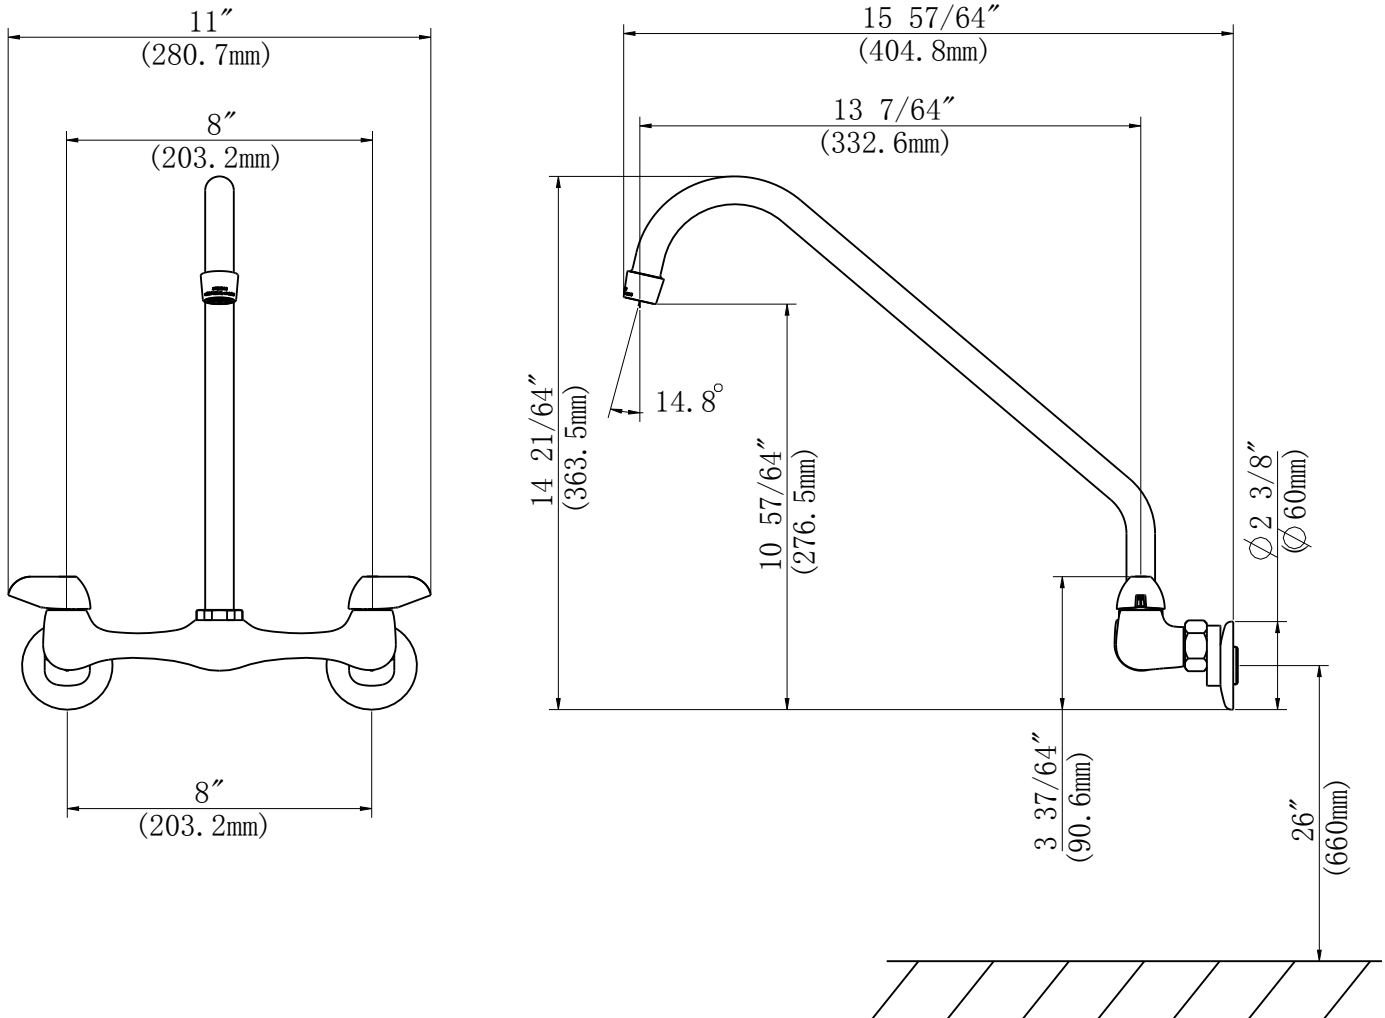

Two Handle Wall Mount Kitchen Faucet

Robinet de cuisine à montage mural à deux manettes
Grifo montaje en la pared para cocina con dos manijas

Product Specifications

ML1212LDXD-CP

FEATURES

- Ceramic Disc Cartridge
- Lead Free* Brass Waterways
- Water Saving Aerator
- Max Flow Rate: 1.75 GPM @ 60 PSI
- 100% Factory Pressure Tested

Contact your sales representative for more information or visit our website at mainlinecollection.com

Two Handle Wall Mount Kitchen Faucet

Robinet de cuisine à montage mural à deux manettes
Grifo montaje en la pared para cocina con dos manijas

Product Specifications

ML1212LDXD-CP

Contact your sales representative for more information or visit our website at mainlinecollection.com