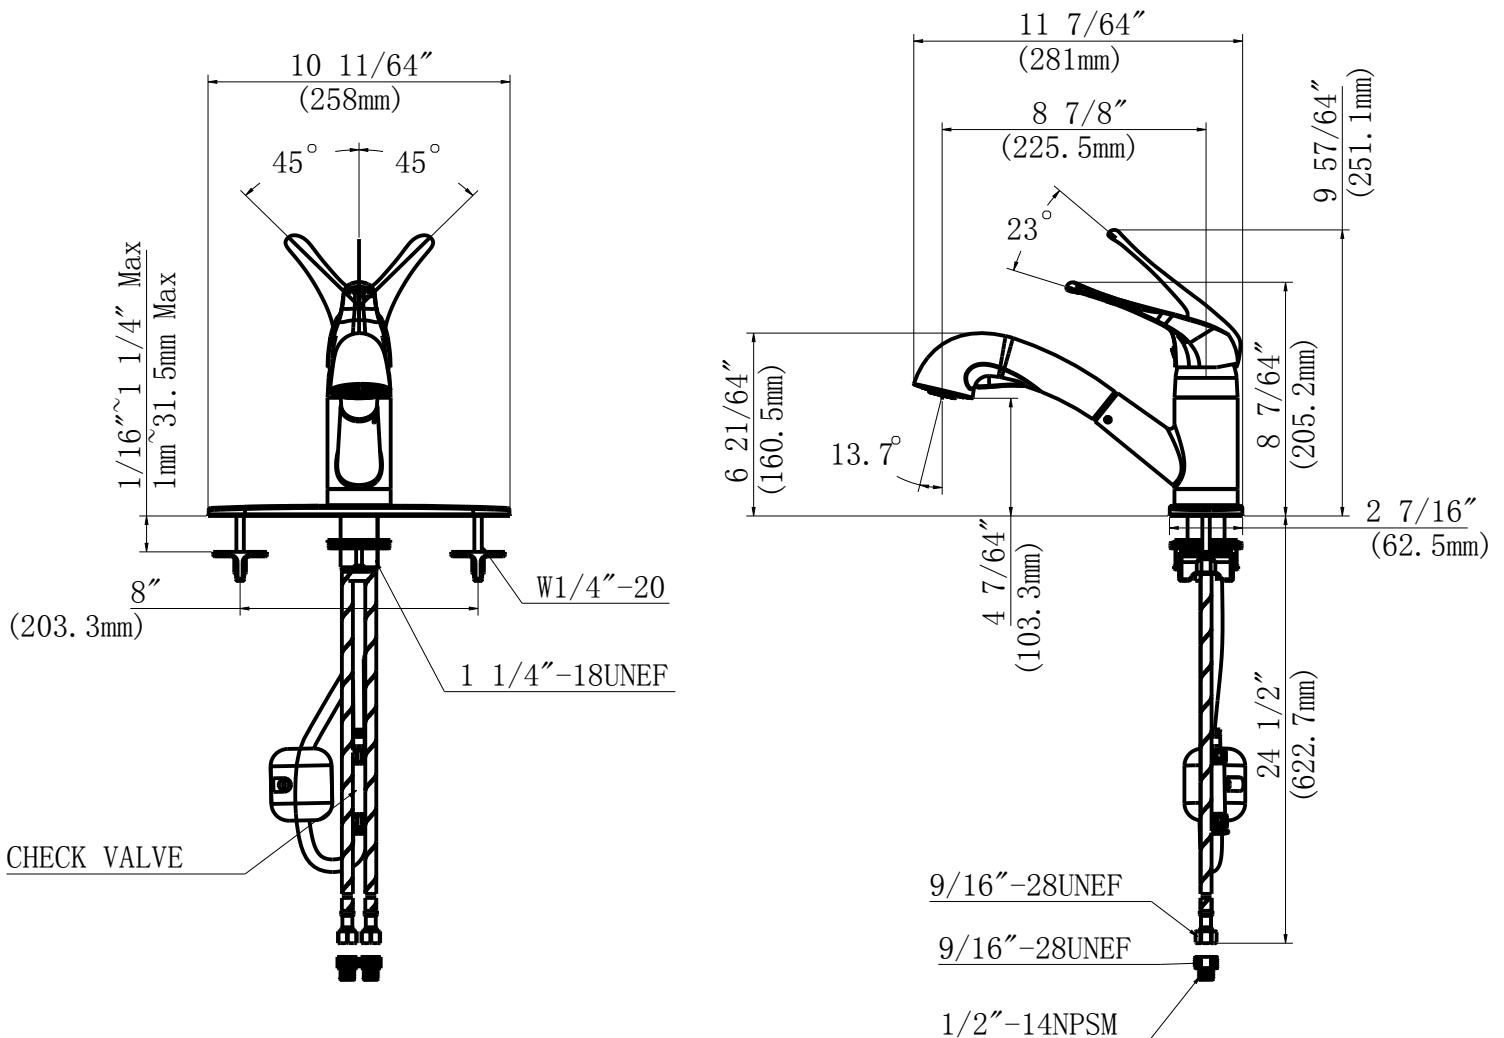

Chelmsford^{TM}

CH134C-CP
CH134C-BN