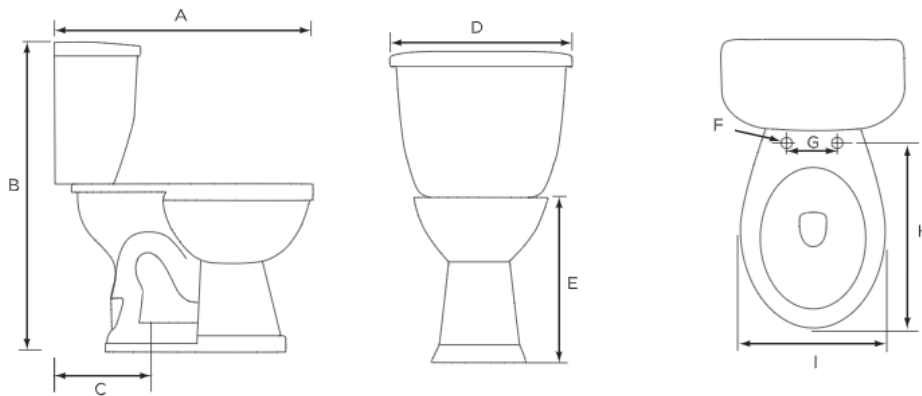

Ursa 1.28 Elongated, Two-Piece, Standard Height, 10" Toilet Combination, Left-Hand Flush

Product Specifications

Features

- Grade A Vitreous China
- Standard Height of 15-1/2"
- 2" Fully Glazed Trapway
- Siphon Jet Action Flushing
- 1.28 GPF High Efficiency Toilet
- 10" Rough-In
- Tank Equipped with Fluidmaster™ Trim
- Color Matched Tank Lever
- Available in White Only
- Mainline Toilet Seat Sold Separately

MLS429-416

Certifications

- IAPMO cUPC
- ASME A112.19.2
- US EPA WaterSense
- 800g MaP Rating

To Submit	Bowl	Tank	A	B	C	D	E	F	G	H	I
	MLS10416	MLS10429	27-7/8"	29-7/8"	10"	16-1/2"	15-1/2"	1/2"	5-1/2"	18-1/2"	14-3/8"