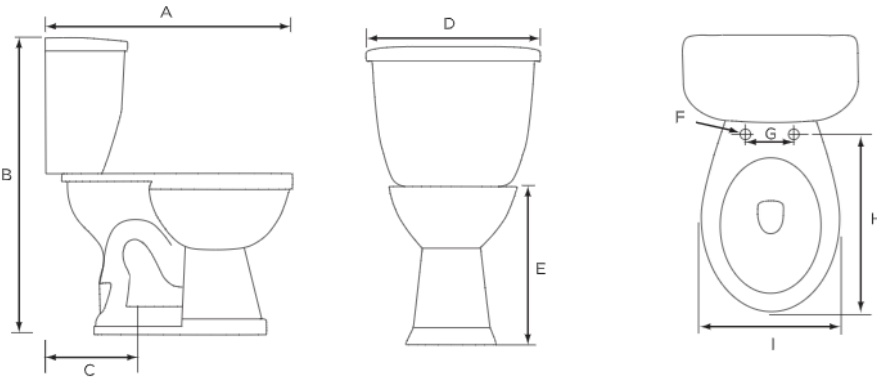

Certifications

- IAPMO cUPC
- ASME A112.19.2
- US EPA WaterSense
- ADA ANSI A117.1
- 1000g MaP Rating

To Submit	Bowl	Tank	A	B	C	D	E	F	G	H	I
	MLS10041	MLS10429	26"	31-1/4"	10"	16-1/2"	17"	1/2"	5-1/2"	16-1/2"	14-5/8"

All dimensions listed are nominal. Mainline® reserves the right to make product and material changes at any time without notice.

Contact your sales representative for more information or visit our website at mainlinecollection.com