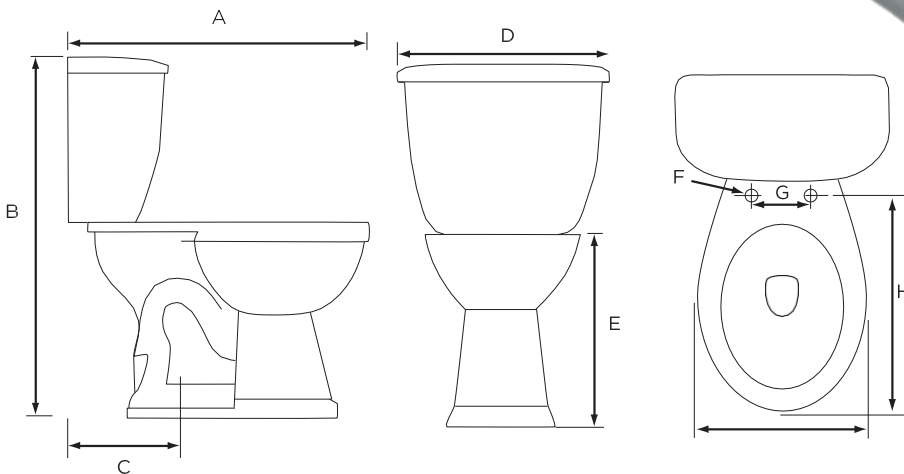

Certifications

- IAPMO cUPC
- ASME A112.19.2
- US EPA WaterSense
- ADA ANSI A117.1
- 1000g MaP Rating

To Submit	Bowl	Tank	A	B	C	D	E	F	G	H	I
	MLS10040	MLS10429	27-3/4"	31-1/4"	10"	16-1/2"	17"	1/2"	5-1/2"	18-1/2"	14-1/2"

All dimensions listed are nominal. Mainline® reserves the right to make product and material changes at any time without notice.

Contact your sales representative for more information or visit our website at mainlinecollection.com