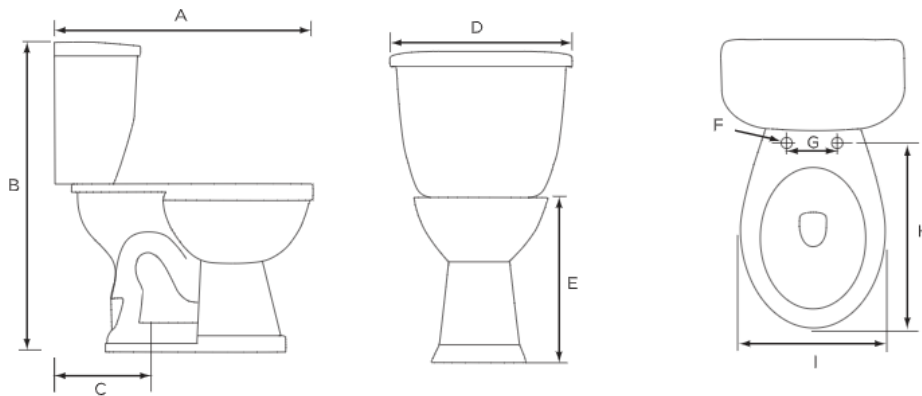

To Submit	Bowl	Tank	A	B	C	D	E	F	G	H	I
	MLS10416	MLS10429	27-7/8"	29-7/8"	10"	16-1/2"	15-1/2"	1/2"	5-1/2"	18-1/2"	14-3/8"

All dimensions listed are nominal. Mainline® reserves the right to make product and material changes at any time without notice.

Contact your sales representative for more information or visit our website at mainlinecollection.com