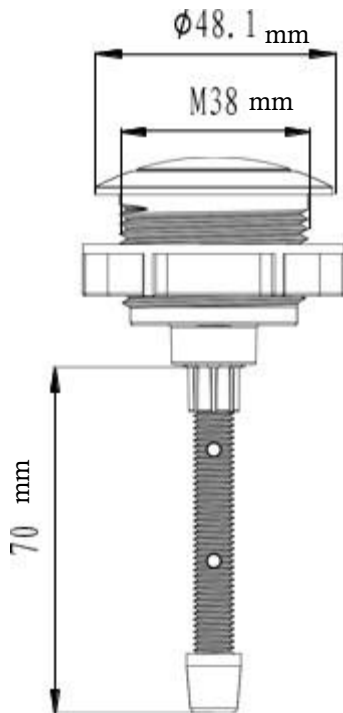

Contact your sales representative for more information or visit our website at luxartcollection.com