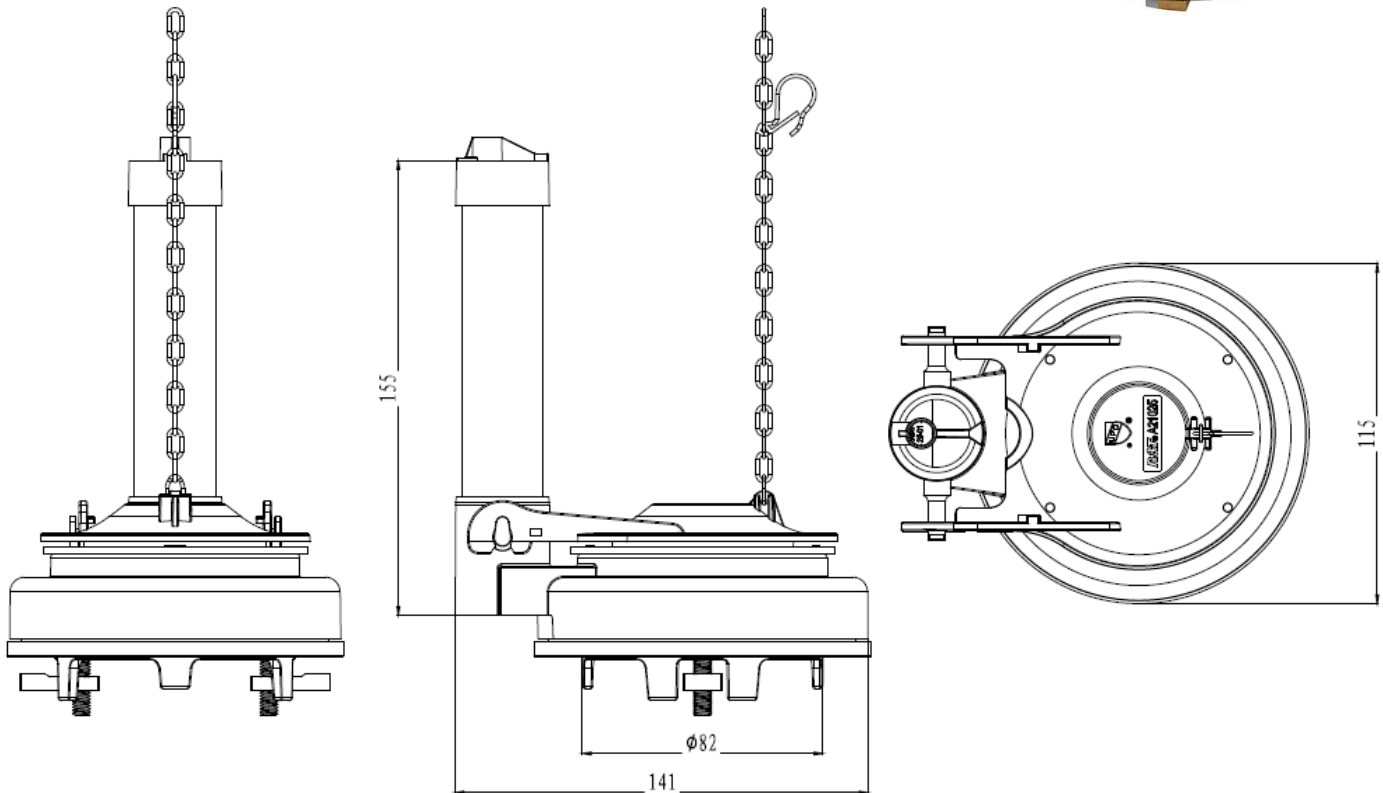

Toilet Flush Valve

Product Specifications

FEATURES

- 3" Flush Valve
- Includes adjustable 3" flapper
- Includes adjustable overflow tube
- Replaces flush valve for the LXS10009

LXFLUSH200

Contact your sales representative for more information or visit our website at luxartcollection.com