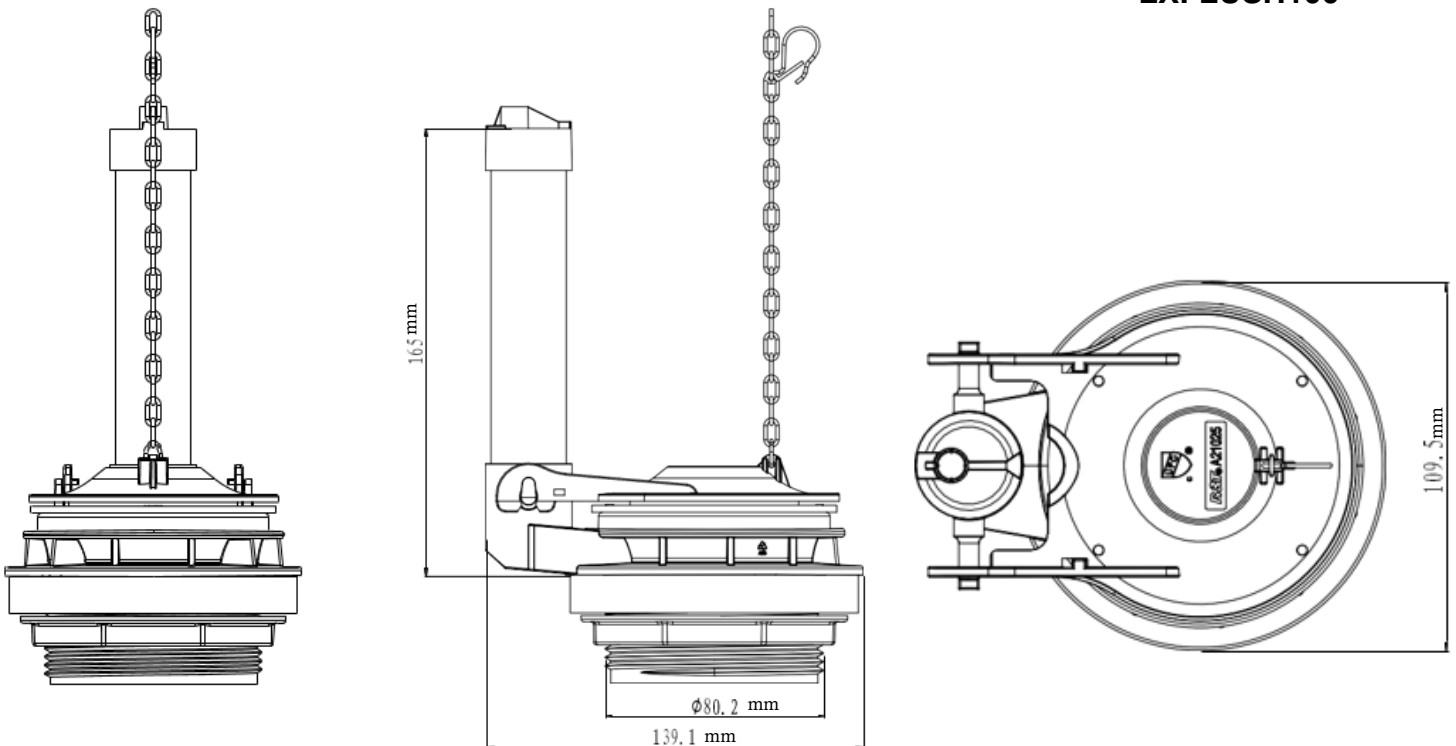

Toilet Flush Valve

Product Specifications

FEATURES

- 3" Flush Valve
- Includes adjustable 3" flapper
- Includes adjustable overflow tube
- Replaces the flush valve for the LXS10002

LXFLUSH100

Contact your sales representative for more information or visit our website at luxartcollection.com