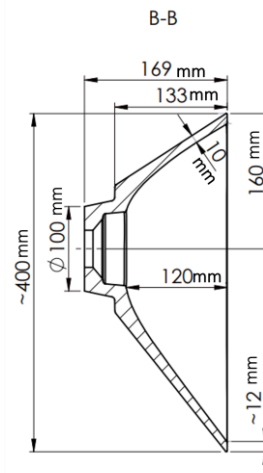

6-2/3" Above Counter Square Vessel Lavatory

Product Specifications

LUXART.

MODERN

Features

- Mineral Composite
- No faucet hole
- No overflow
- Template supplied
- Faucet not included

Overall Size

- 420mm W x 120mm D x 169mm H
16½" W x 4-5/7" D x 6-2/3" H

Compliance Certifications

- Meets or exceeds the following:
- IAPMO cUPC

Shipping

- GW 12.7lbs

LXVES1716 White Square Vessel Lavatory

All dimensions listed are nominal. Luxart® reserves the right to make product and material changes at any time without notice.