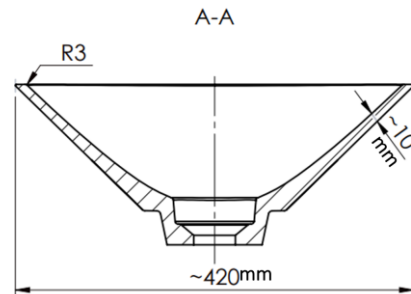

6-2/3" Above Counter Square Vessel Lavatory

Product Specifications

LUXART.

MODERN

Features

- Mineral Composite
- No faucet hole
- No overflow
- Template supplied
- Faucet not included

Overall Size

- 420mm W x 120mm D x 169mm H
16½" W x 4-5/7" D x 6-2/3" H

Compliance Certifications

- Meets or exceeds the following:
- IAPMO cUPC

Shipping

- GW 12.7lbs

LXVES1716 White Square Vessel Lavatory

All dimensions listed are nominal. Luxart® reserves the right to make product and material changes at any time without notice.