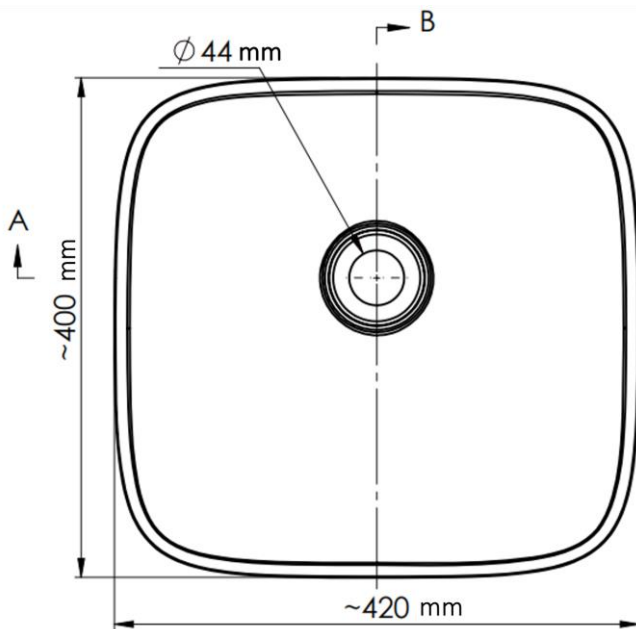

6-2/3" Above Counter Square Vessel Lavatory

Product Specifications

LUXART.

MODERN

Features

- Mineral Composite
- No faucet hole
- No overflow
- Template supplied
- Faucet not included

Overall Size

- 420mm W x 120mm D x 169mm H
16½" W x 4-5/7" D x 6-2/3" H

Compliance Certifications

- Meets or exceeds the following:
- IAPMO cUPC

Shipping

- GW 12.7lbs

LXVES1716 White Square Vessel Lavatory

All dimensions listed are nominal. Luxart® reserves the right to make product and material changes at any time without notice.