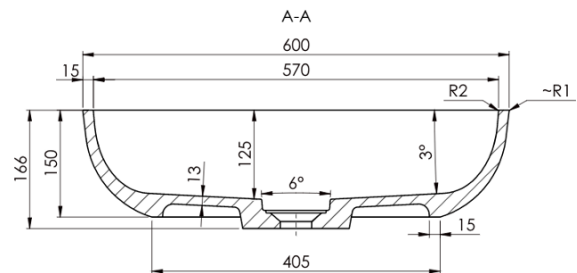

6-1/2" Above Counter Rectangle Vessel Lavatory

Product Specifications

LUXART.

MODERN

Features

- Mineral Composite
- No faucet hole
- No overflow
- Template supplied
- Faucet not included

Overall Size

- 600mm W x 125mm D x 150mm H
23-5/8" W x 5" D x 6-1/2" H

Compliance Certifications

- Meets or exceeds the following:
- IAPMO cUPC

Shipping

- GW 27.8 lbs

LXVES2415 White Rectangle Vessel Lavatory

All dimensions listed are nominal. Luxart® reserves the right to make product and material changes at any time without notice.