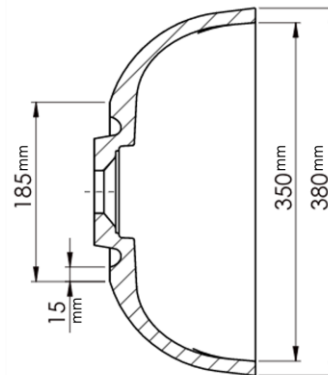

6-1/2" Above Counter Rectangle Vessel Lavatory

Product Specifications

LUXART.

MODERN

Features

- Mineral Composite
- No faucet hole
- No overflow
- Template supplied
- Faucet not included

Overall Size

- 600mm W x 125mm D x 150mm H
23-5/8" W x 5" D x 6-1/2" H

Compliance Certifications

- Meets or exceeds the following:
- IAPMO cUPC

Shipping

- GW 27.8 lbs

LXVES2415 White Rectangle Vessel Lavatory

All dimensions listed are nominal. Luxart® reserves the right to make product and material changes at any time without notice.