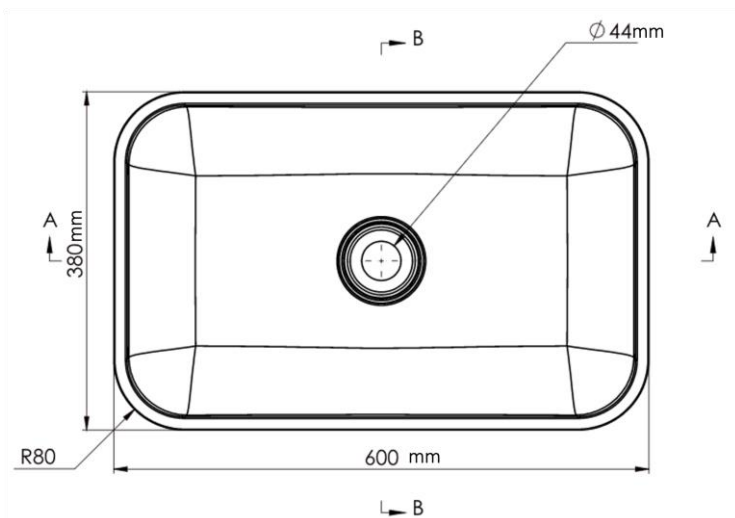

6-1/2" Above Counter Rectangle Vessel Lavatory

Product Specifications

LUXART.

MODERN

Features

- Mineral Composite
- No faucet hole
- No overflow
- Template supplied
- Faucet not included

Overall Size

- 600mm W x 125mm D x 150mm H
23-5/8" W x 5" D x 6-1/2" H

Compliance Certifications

- Meets or exceeds the following:
- IAPMO cUPC

Shipping

- GW 27.8 lbs

LXVES2415 White Rectangle Vessel Lavatory

All dimensions listed are nominal. Luxart® reserves the right to make product and material changes at any time without notice.