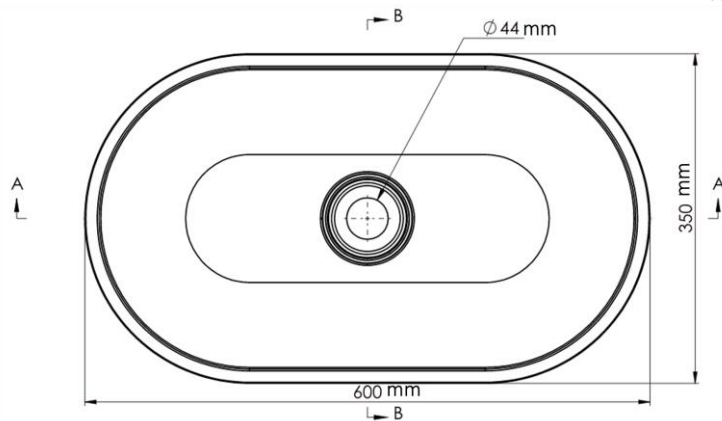

6-3/4" Above Counter Large Oval Vessel Lavatory

Product Specifications

LUXART.

MODERN

Features

- Mineral Composite
- No faucet hole
- No overflow
- Template supplied
- Faucet not included

Overall Size

- 600mm W x 350mm D x 150mm H
23-5/8" W x 5-1/8" D x 6-3/4" H

Compliance Certifications

- Meets or exceeds the following:
- IAPMO cUPC

Shipping

- GW 26.9lbs

LXVES2414 White Large Oval Vessel Lavatory

All dimensions listed are nominal. Luxart® reserves the right to make product and material changes at any time without notice.