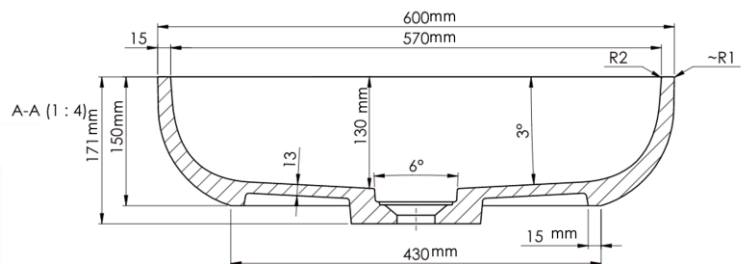

6-3/4" Above Counter Large Oval Vessel Lavatory

Product Specifications

LUXART.

MODERN

Features

- Mineral Composite
- No faucet hole
- No overflow
- Template supplied
- Faucet not included

Overall Size

- 600mm W x 350mm D x 150mm H
23-5/8" W x 5-1/8" D x 6-3/4" H

Compliance Certifications

- Meets or exceeds the following:
- IAPMO cUPC

Shipping

- GW 26.9lbs

LXVES2414 White Large Oval Vessel Lavatory

All dimensions listed are nominal. Luxart® reserves the right to make product and material changes at any time without notice.