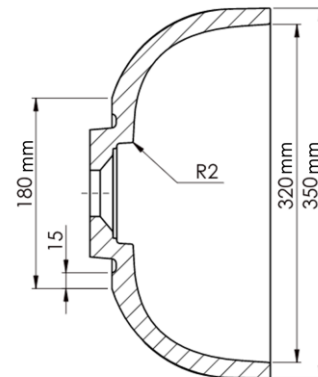

6-3/4" Above Counter Large Oval Vessel Lavatory

Product Specifications

LUXART.

MODERN

Features

- Mineral Composite
- No faucet hole
- No overflow
- Template supplied
- Faucet not included

Overall Size

- 600mm W x 350mm D x 150mm H
23-5/8" W x 5-1/8" D x 6-3/4" H

Compliance Certifications

- Meets or exceeds the following:
- IAPMO cUPC

Shipping

- GW 26.9lbs

LXVES2414 White Large Oval Vessel Lavatory

All dimensions listed are nominal. Luxart® reserves the right to make product and material changes at any time without notice.