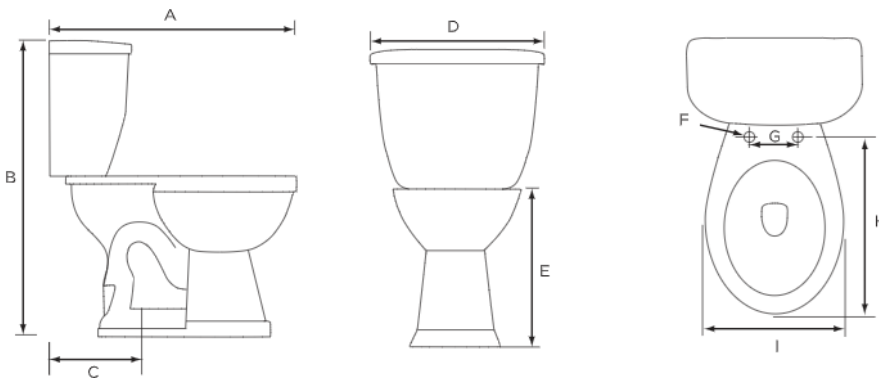

Certifications

- IAPMO cUPC
- US EPA WaterSense
- ASME A112.19.2
- CSA B45.1-18

To Submit	Bowl	Tank	A	B	C	D	E	F	G	H	I
	MLS10011	MLS10421	27-3/4"	31-1/3"	12"	18-1/3"	15-1/2"	1/2"	5-1/2"	16-1/2"	14-3/8"

All dimensions listed are nominal. Mainline@ reserves the right to make product and material changes at any time without notice.

Contact your sales representative for more information or visit our website at mainlinecollection.com