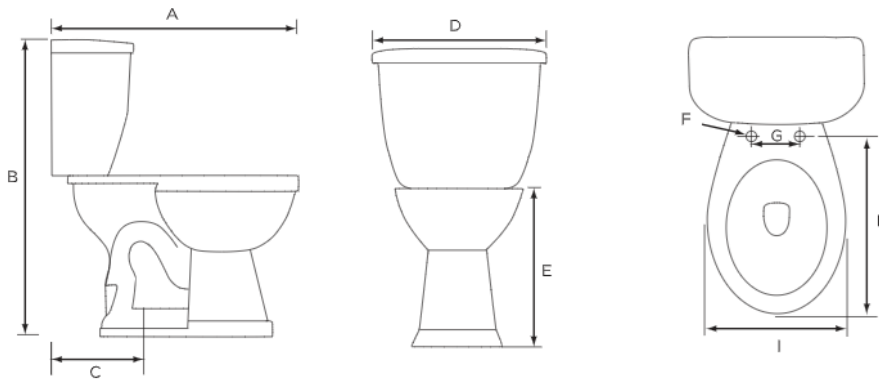

Certifications

- IAPMO cUPC
- US EPA WaterSense
- ASME A112.19.2
- ADA ANSI A117.1

To Submit	Bowl	Tank	A	B	C	D	E	F	G	H	I
	MLS10008	MLS10421	29-1/3"	32-5/8"	12"	18-1/8"	17"	1/2"	5-1/2"	18-1/2"	14-1/2"

All dimensions listed are nominal. Mainline® reserves the right to make product and material changes at any time without notice.

Contact your sales representative for more information or visit our website at mainlinecollection.com