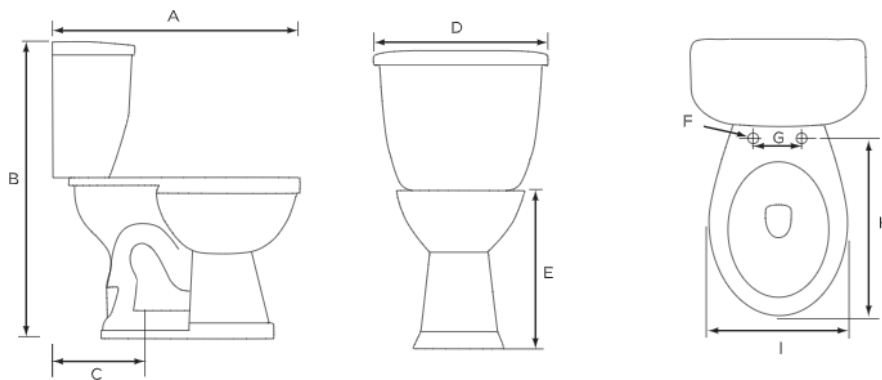

Orion 1.1/1.6 Dual Flush 12" Round, Standard Height (ADA), Toilet Combination, Top Flush

Product Specifications

Features

- Grade A Vitreous China
- Round, Standard Height of 15-1/2"
- 2" Fully Glazed Trapway
- Siphon Jet Action Flushing
- Low Consumption of 1.1/1.6 GPF
- 12" Rough-In
- Top Flush Activator in Chrome
- Available in White
- Mainline Toilet Seat Sold Separately

Orion 1.1/1.6 Dual Flush 12" Elongated Comfortable Height (ADA), Toilet Combination, Top Flush

Product Specifications

Features

- Grade A Vitreous China
- Elongated, ADA Comfortable Height of 17"
- 2" Fully Glazed Trapway
- Siphon Jet Action Flushing
- Low Consumption of 1.1/1.6 GPF
- Tank Equipped with Fluidmaster™ 400A Ballcock
- 12" Rough-In
- Top Flush Activator in Chrome
- Available in White
- Mainline Toilet Seat Sold Separately

Orion 1.1/1.6 Dual Flush 12" Elongated, Standard Height, Toilet Combination, Top Flush

Product Specifications

Features

- Grade A Vitreous China
- Elongated, Standard Height of 15-1/2"
- 2" Fully Glazed Trapway
- Siphon Jet Action Flushing
- Low Consumption of 1.1/1.6 GPF
- 12" Rough-In
- Top Flush Activator in Chrome
- Available in White
- Mainline Toilet Seat Sold Separately

MLS421-010

Certifications

- IAPMO cUPC
- US EPA WaterSense
- ASME A112.19.2

To Submit	Bowl	Tank	A	B	C	D	E	F	G	H	I
	MLS10010	MLS10421	29-3/4"	31-1/3"	12"	18-1/8"	15-1/2"	1/2"	5-1/2"	18-1/2"	14-3/8"

All dimensions listed are nominal. Mainline@ reserves the right to make product and material changes at any time without notice.