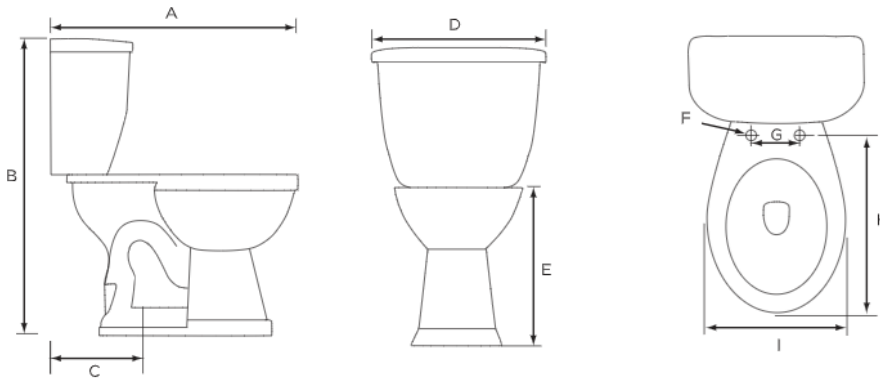

Certifications

- IAPMO cUPC
- US EPA WaterSense
- ASME A112.19.2

To Submit	Bowl	Tank	A	B	C	D	E	F	G	H	I
	MLS10010	MLS10421	29-3/4"	31-1/3"	12"	18-1/8"	15-1/2"	1/2"	5-1/2"	18-1/2"	14-3/8"

All dimensions listed are nominal. Mainline® reserves the right to make product and material changes at any time without notice.

Contact your sales representative for more information or visit our website at mainlinecollection.com