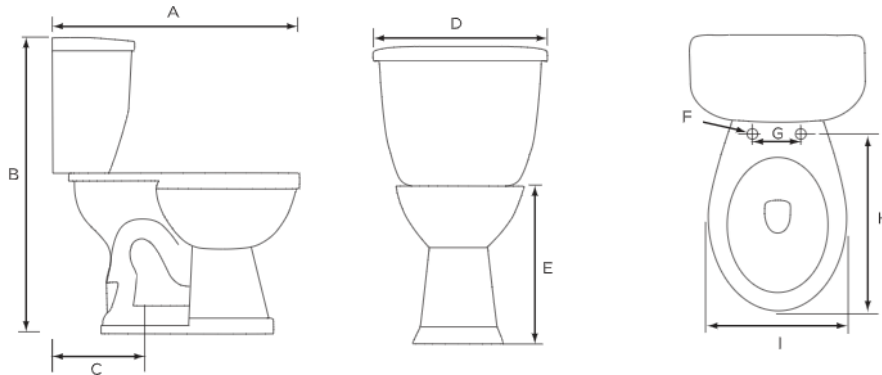

Certifications

- IAPMO cUPC
- US EPA WaterSense
- ASME A112.19.2
- CSA B45.1-18

To Submit	Bowl	Tank	A	B	C	D	E	F	G	H	I
	MLS10011	MLS10421	27-3/4"	31-1/3"	12"	18-1/3"	15-1/2"	1/2"	5-1/2"	16-1/2"	14-3/8"

All dimensions listed are nominal. Mainline® reserves the right to make product and material changes at any time without notice.

Contact your sales representative for more information or visit our website at mainlinecollection.com