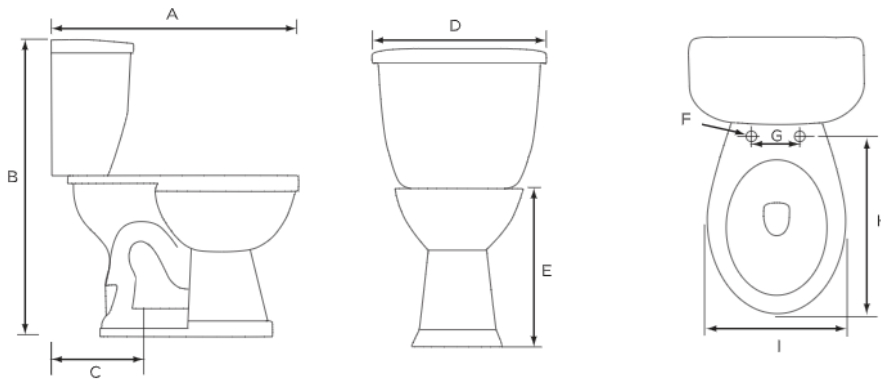

Certifications

- IAPMO cUPC
- US EPA WaterSense
- ASME A112.19.2
- ADAANSI A117.1

To Submit	Bowl	Tank	A	B	C	D	E	F	G	H	I
	MLS10008	MLS10421	29-1/3"	32-5/8"	12"	18-1/8"	17"	1/2"	5-1/2"	18-1/2"	14-1/2"

All dimensions listed are nominal. Mainline® reserves the right to make product and material changes at any time without notice.

Contact your sales representative for more information or visit our website at mainlinecollection.com