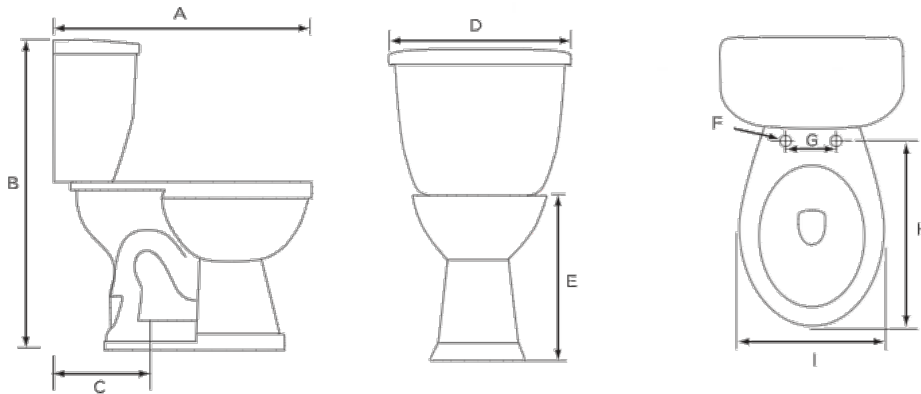

Ursa 1.28 Elongated, Two-Piece, Standard Height, 12" Toilet Combination, Right-Hand Flush

Product Specifications

Features

- Grade A Vitreous China
- Standard Height of 15-1/2"
- 2" Fully Glazed Trapway
- Siphon Jet Action Flushing
- 1.28 GPF High Efficiency Toilet
- 12" Rough-In
- Tank Equipped with Fluidmaster™ Trim
- Color Matched Tank Lever
- Available in White Only
- Mainline Toilet Seat Sold Separately

MLS417-416

Certifications

- IAPMO cUPC
- ASME A112.19.2
- US EPA WaterSense
- 800g MaP Rating

To Submit	Bowl	Tank	A	B	C	D	E	F	G	H	I
	MLS10416	MLS10417	29-1/2"	29-7/8"	12"	17"	15-1/2"	1/2"	5-1/2"	18-1/2"	14-3/8"