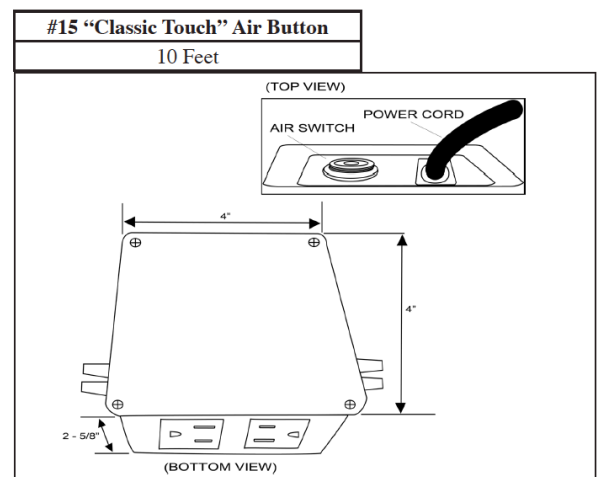

Dimensions:

Warranty: See warranty information for more details.

Contact your sales representative for more information or visit our website at luxartcollection.com