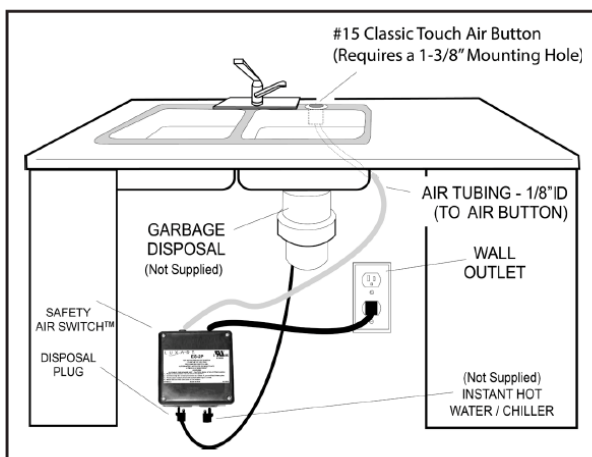

Air Switch

Product Specifications

Operates the On/Off function of a Garbage Disposal, Jetted Tub, Instant Hot Water or Water Chiller with an Air Button installed at sink or tub.

Features:

- Easy to install – no hard wire
- Dust, corrosion, heat and moisture resistant
- Designed to withstand 220 F ambient conditions
- Compatible with most 120V, 12 AMP appliances/15 AMP outlets
- Latching on/off switch function
- Safe from accidental touch switching
- Decorator button colors to match sinks, countertops and much more

LX944650-CP

Typical Installation:

GARBAGE DISPOSAL APPLICATION

- Drill 1-3/8" countertop hole for button
- Eliminates need for an electrical wall switch
- Simplifies first time garbage disposal installations
- Operates on 120V household wall receptacle