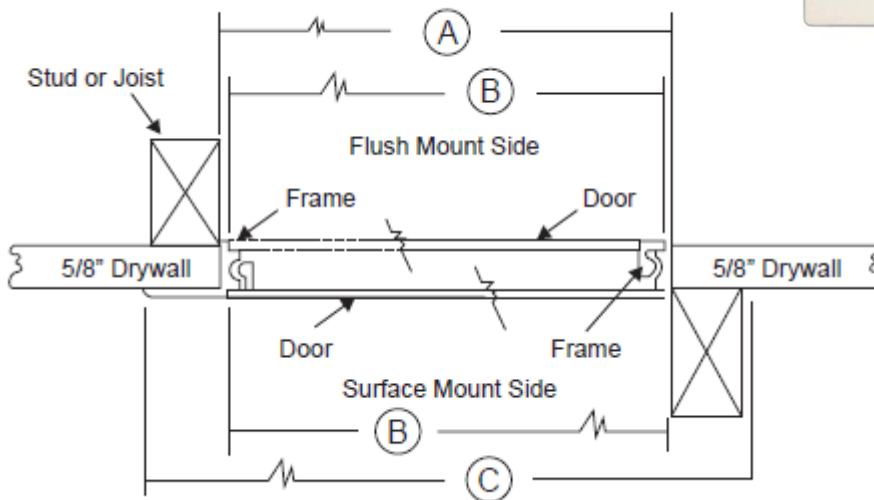

Snap-In Access Panel

Product Specifications

FEATURES

- Surface or flush mounting
- Reversible frame
- White finish
- Made from ABS molded, high impact, non-corrosive plastic

✓ To Submit	Part #	Description	A (in)	B (in)	C (in)
	ML67906	6 x 9 Plastic Snap-In Access Panel	6-3/8 x 9-3/8	6 x 9	8-1/4 x 11-1/4
	ML85150	8 x 8 Plastic Snap-In Access Panel	8 x 8	7-1/2 x 7-1/2	11 x 11
	ML85152	12 x 12 Plastic Snap-In Access Panel	11-15/16 x 11-15/16	11-3/4 x 11-3/4	13-3/4 x 13-3/4
	ML85155	14 x 14 Plastic Snap-In Access Panel	14 x 14	13-1/2 x 13-1/2	17 x 17