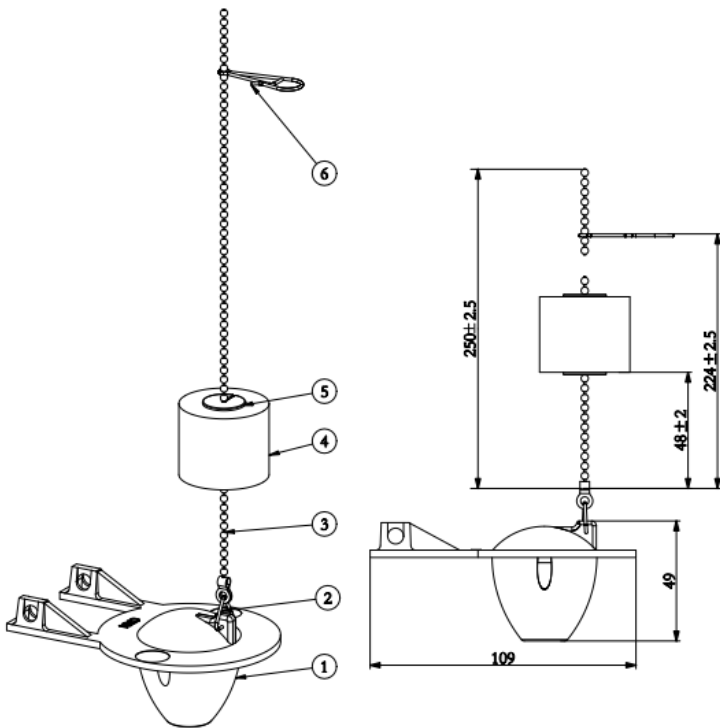

MAINLINE®

UNIVERSAL TOILET FLAPPER

Product Specifications

FEATURES

- 2" FPVC flapper
- Universal – Fits most 2" flush valves
- Includes float
- Includes stainless steel chain

MLTRP200

No.	Name
1	Flapper
2	Hook
3	Chain
4	Float
5	Clip
6	Hook