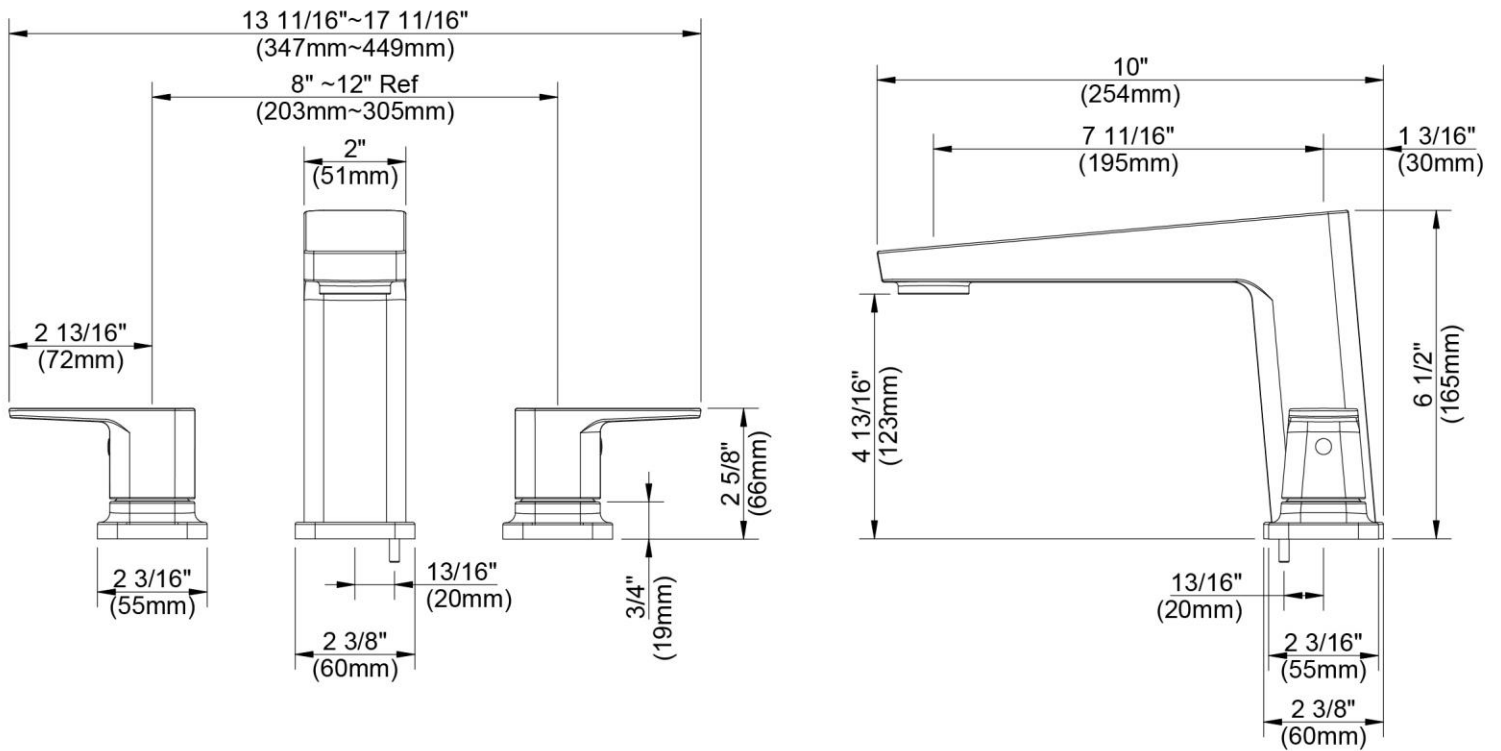

3 Hole Roman Tub Trim

Garniture de baignoire romaine à 3 orifices

Piezas exteriores para bañera tipo romana de 3 agujeros

Product Specifications

MAINLINE®

VODOX

VO341-TCP

VO341-TBN

Contact your sales representative for more information or visit our website at mainlinecollection.com

Revised 8/17/2023