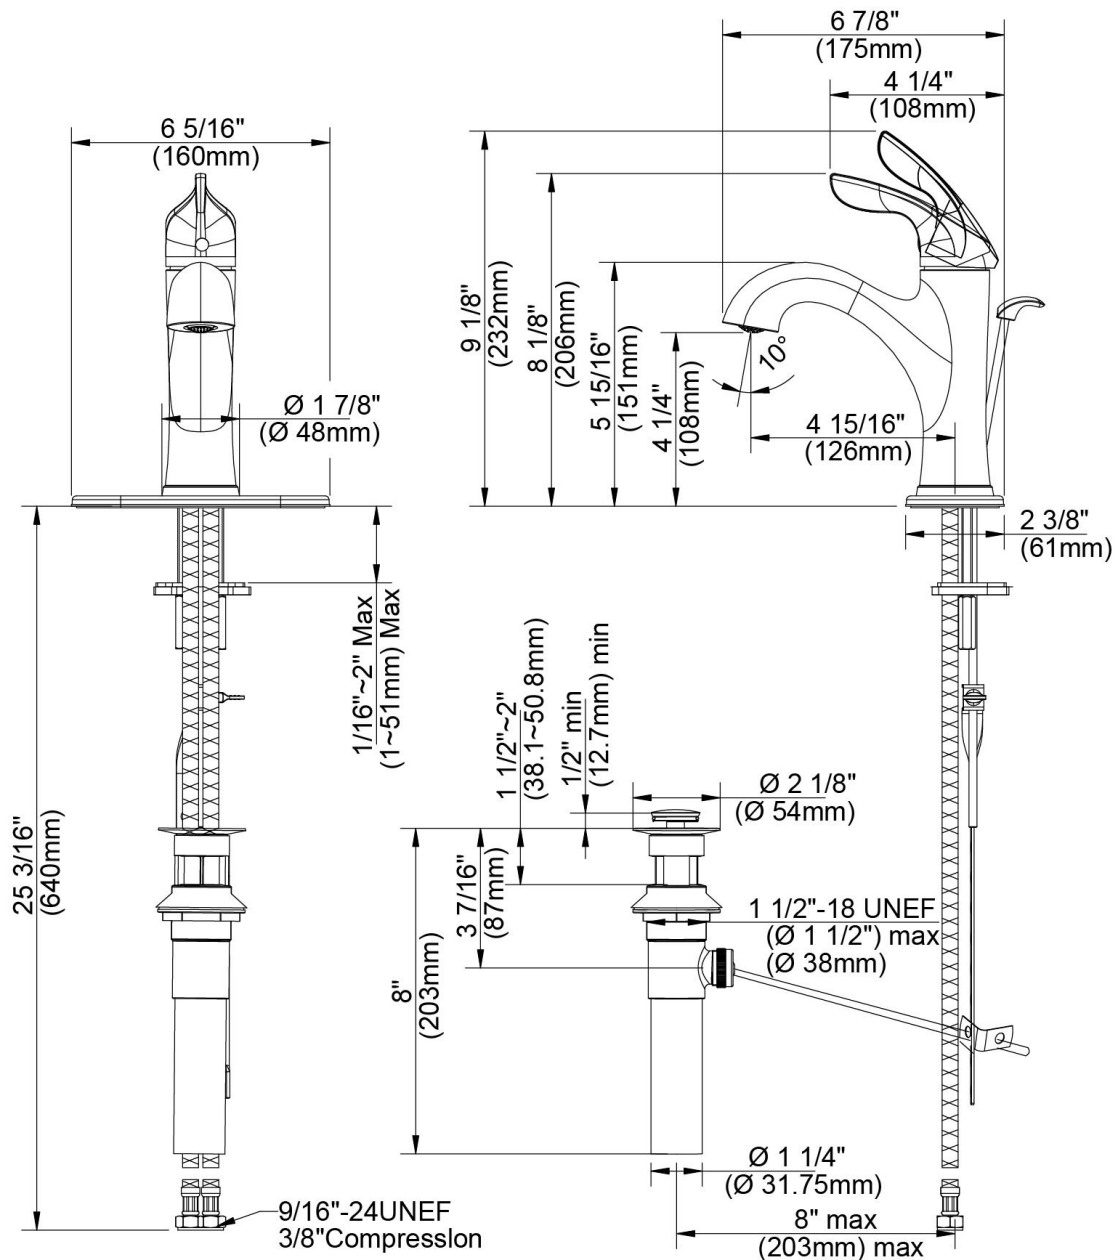

# Single Post Mount Faucet

Socle de colonne unique  
Grifo con base de columna

Product Specifications

LUXART.  
Beauty in every detail.™

*Selâh*

SH211-PUCP  
SH211-PUBN  
SH211-PUBLM

Contact your sales representative for more information or visit our website at [luxartcollection.com](http://luxartcollection.com)