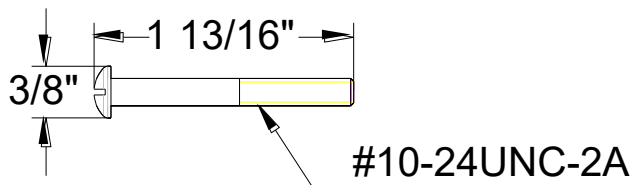

Tub/Shower Rough-In Valve Extension Kit

LUXART®

Nécessaire de rallonge de plomberie brute de bain/douche
Conjunto de extensión de la válvula enfoscada para bañera o ducha

Product Specifications

LOEXT-CP
LOEXT-BN
LOEXT-BLM
LOEXT-ORB
LOEXT-PBB

Contact your sales representative for more information or visit our website at luxartcollection.com