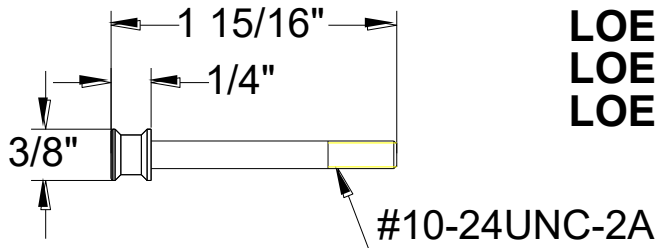

Tub/Shower Rough-In Valve Extension Kit

LUXART®

Nécessaire de rallonge de plomberie brute de bain/douche
Conjunto de extensión de la válvula enfoscada para bañera o ducha

Product Specifications

LOEXT-CP
LOEXT-BN
LOEXT-BLM
LOEXT-ORB
LOEXT-PBB

Contact your sales representative for more information or visit our website at luxartcollection.com