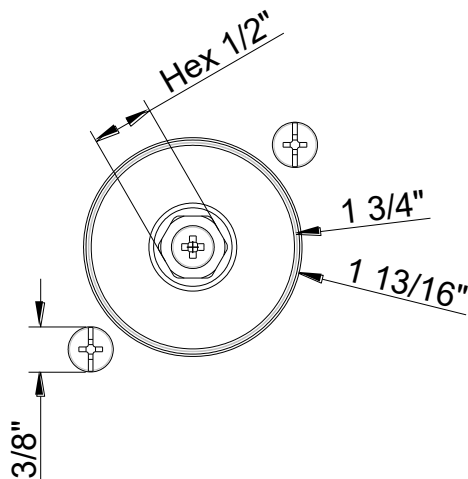

Contact your sales representative for more information or visit our website at luxartcollection.com

Tub/Shower Rough-In Valve Extension Kit

LUXART®

Nécessaire de rallonge de plomberie brute de bain/douche
Conjunto de extensión de la válvula enfoscada para bañera o ducha

Product Specifications

LOEXT-CP
LOEXT-BN
LOEXT-BLM
LOEXT-ORB
LOEXT-PBB

or

Contact your sales representative for more information or visit our website at luxartcollection.com

Tub/Shower Rough-In Valve Extension Kit