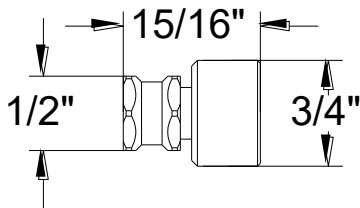

Product Specifications

LOEXT-CP
LOEXT-BN
LOEXT-BLM
LOEXT-ORB
LOEXT-PBB

or

Contact your sales representative for more information or visit our website at luxartcollection.com

Tub/Shower Rough-In Valve Extension Kit

LUXART®

Nécessaire de rallonge de plomberie brute de bain/douche
Conjunto de extensión de la válvula enfoscada para bañera o ducha

Product Specifications

LOEXT-CP
LOEXT-BN
LOEXT-BLM
LOEXT-ORB
LOEXT-PBB

Contact your sales representative for more information or visit our website at luxartcollection.com