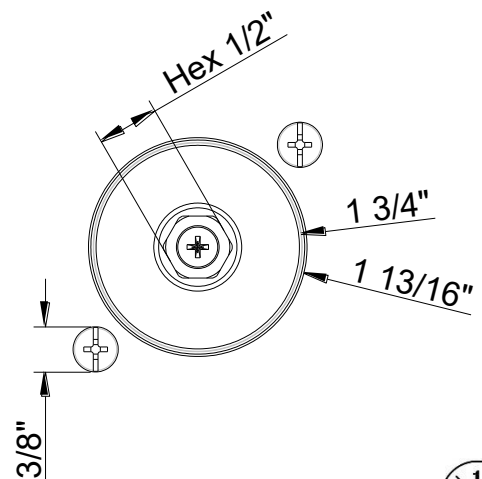

Contact your sales representative for more information or visit our website at luxartcollection.com

Tub/Shower Rough-In Valve Extension Kit

LUXART®

Nécessaire de rallonge de plomberie brute de bain/douche
Conjunto de extensión de la válvula enfoscada para bañera o ducha

Product Specifications

LOEXT-CP
LOEXT-BN
LOEXT-BLM
LOEXT-ORB
LOEXT-PBB

or

Contact your sales representative for more information or visit our website at luxartcollection.com

Tub/Shower Rough-In Valve Extension Kit