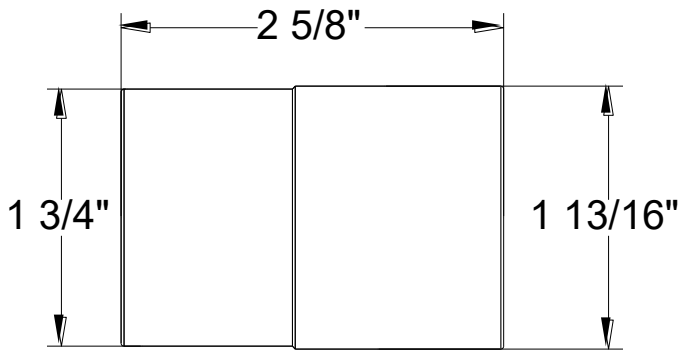

Tub/Shower Rough-In Valve Extension Kit

LUXART®

Nécessaire de rallonge de plomberie brute de bain/douche
Conjunto de extensión de la válvula enfoscada para bañera o ducha

Product Specifications

LOEXT-CP
LOEXT-BN
LOEXT-BLM
LOEXT-ORB
LOEXT-PBB

Contact your sales representative for more information or visit our website at luxartcollection.com