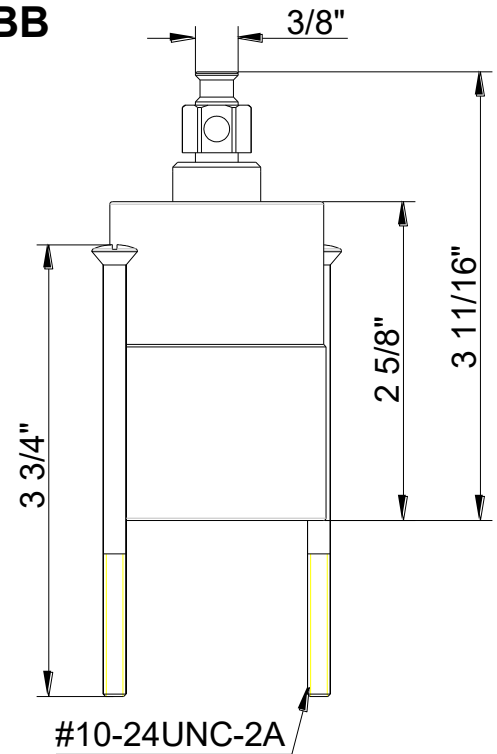

Contact your sales representative for more information or visit our website at luxartcollection.com