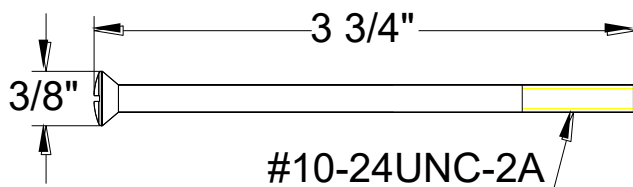

Product Specifications

LOEXT-CP
LOEXT-BN
LOEXT-BLM
LOEXT-ORB
LOEXT-PBB

or

Contact your sales representative for more information or visit our website at luxartcollection.com

Tub/Shower Rough-In Valve Extension Kit

LUXART®

Nécessaire de rallonge de plomberie brute de bain/douche
Conjunto de extensión de la válvula enfoscada para bañera o ducha

Product Specifications

LOEXT-CP
LOEXT-BN
LOEXT-BLM
LOEXT-ORB
LOEXT-PBB

Contact your sales representative for more information or visit our website at luxartcollection.com