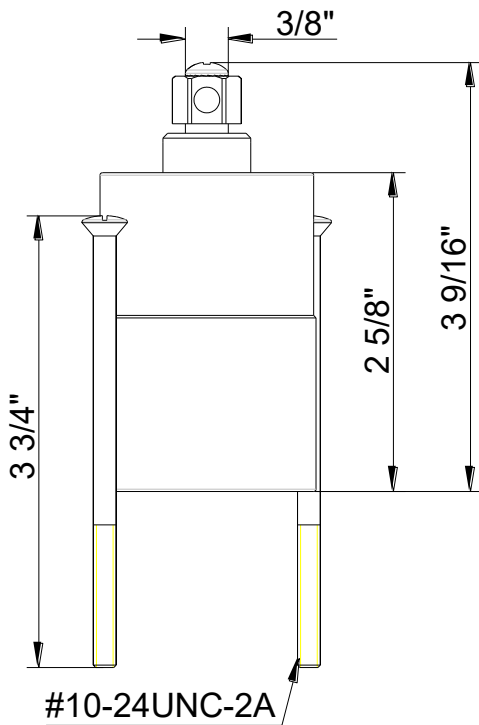

Product Specifications

LOEXT-CP
LOEXT-BN
LOEXT-BLM
LOEXT-ORB
LOEXT-PBB

or

Contact your sales representative for more information or visit our website at luxartcollection.com

Tub/Shower Rough-In Valve Extension Kit