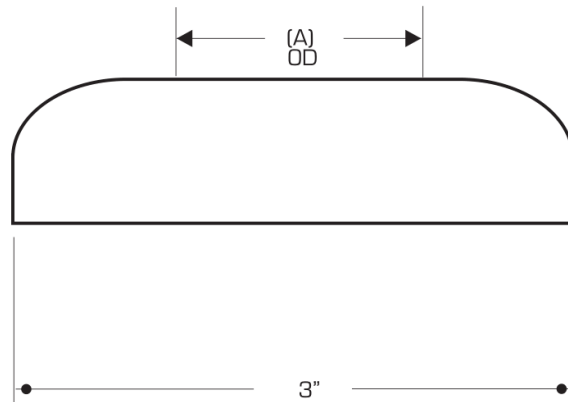

Sure Grip Split Flange

Product Specifications

TECHNICAL SPECS

- Description: Sure Grip Split
- Type: Escutcheon
- Material: Plastic
- Application: Universal
- Finish: White

✓ To Submit	Part #	Description	(A) Escutcheon Diameter - inches
	ML90142	Sure Grip Split Flange	3/8" IPS
	ML90143	Sure Grip Split Flange	1/2" IPS
	ML90144	Sure Grip Split Flange	1 1/2' IPS
	ML90145	Sure Grip Split Flange	2" IPS