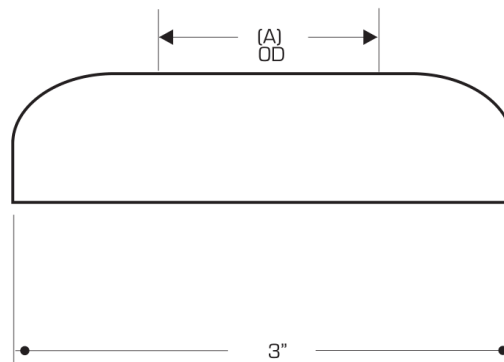

# Sure Grip Split Flange

## Product Specifications

### TECHNICAL SPECS

- Description: Sure Grip Split
- Type: Escutcheon
- Material: Plastic
- Application: Universal
- Finish: Chrome Plated

✓ To Submit	Part #	Description	(A) Escutcheon Diameter - inches
	ML90135	Sure Grip Split Flange	3/8" IPS
	ML90136	Sure Grip Split Flange	1/2" IPS
	ML90137	Sure Grip Split Flange	3/4" IPS
	ML90138	Sure Grip Split Flange	1" IPS
	ML90139	Sure Grip Split Flange	1 1/4" IPS
	ML90140	Sure Grip Split Flange	1 1/2" IPS
	ML90141	Sure Grip Split Flange	2" IPS
	ML90146	Sure Grip Split Flange	5/8" OD
	ML90147	Sure Grip Split Flange	7/8" OD
	ML90148	Sure Grip Split Flange	1 1/8" OD