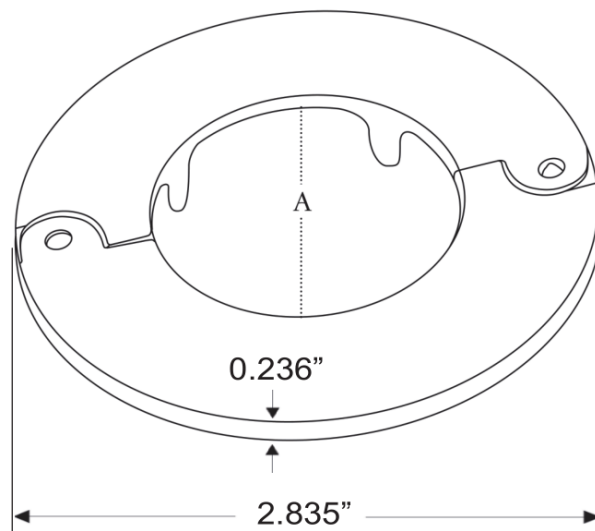

Light Duty Floor and Ceiling Plate

Product Specifications

TECHNICAL SPECS

- Description: Light Duty
- Type: Escutcheon
- Material: Metal
- Application: Universal
- Finish: Chrome

✓ To Submit	Part #	Description	(A) Escutcheon Diameter - inches
	ML90120	Light Duty Floor & Ceiling Plates	5/8" OD
	ML90121	Light Duty Floor & Ceiling Plates	7/8" OD