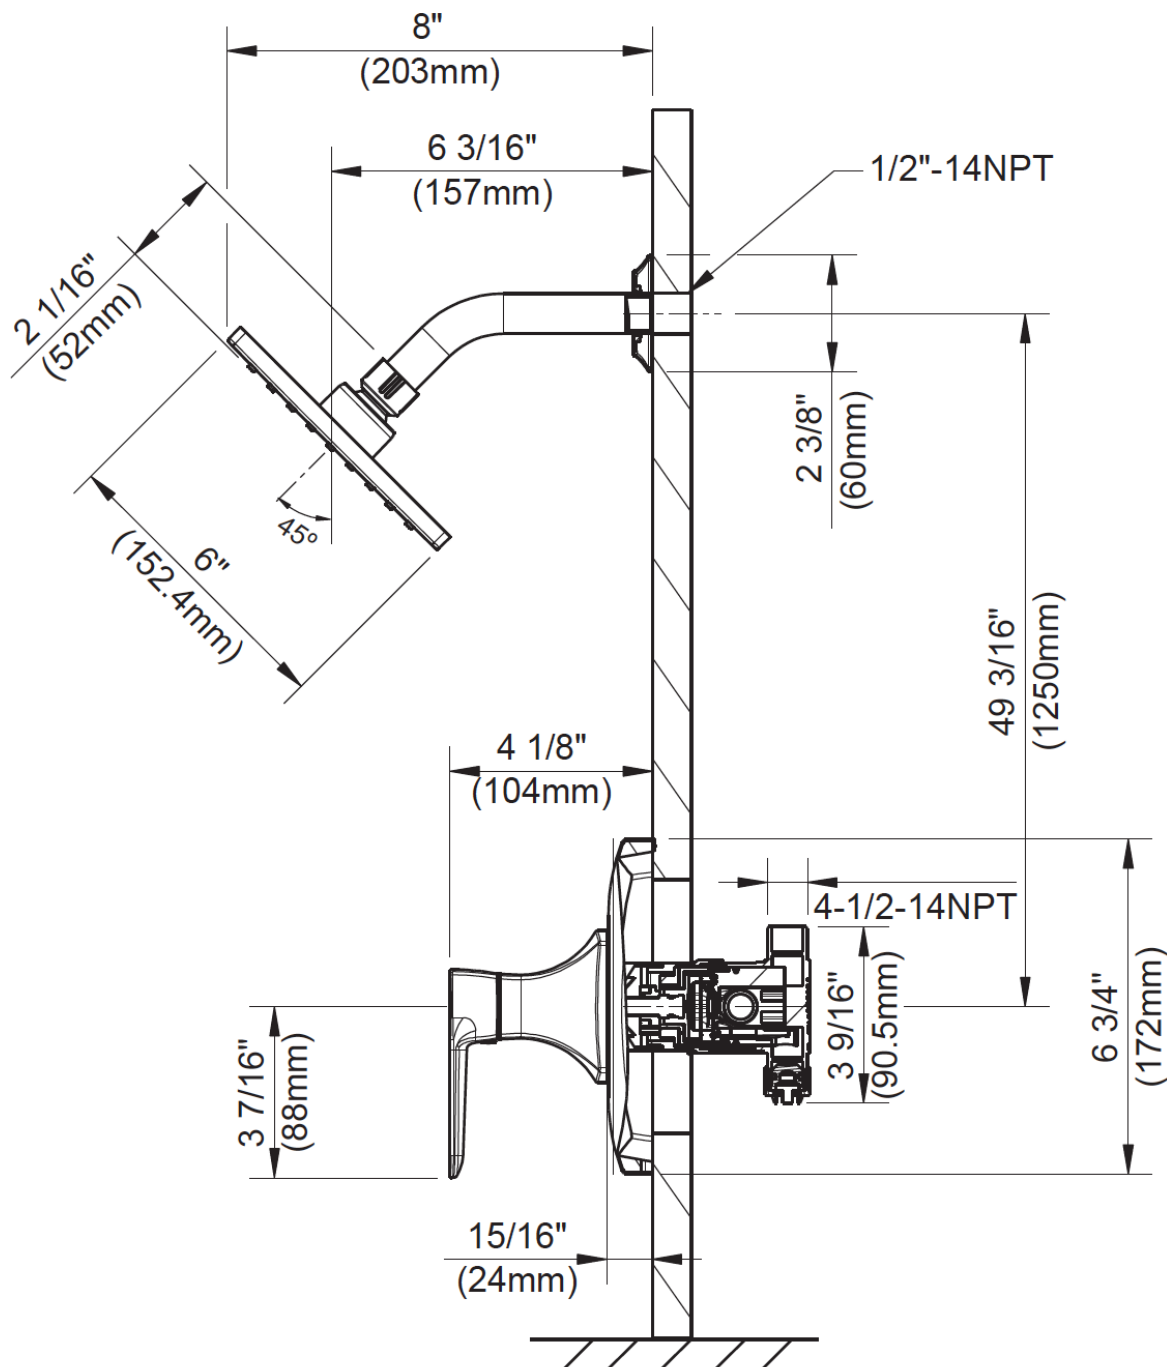

Shower Only Trim

Garniture de douche seulement

Pieza exterior para ducha

Product Specifications

LUXART®

Beauty in every detail.™

SÖLV™

SL511TO18-CP

SL511TO18-BN

Contact your sales representative for more information or visit our website at luxartcollection.com

Revised 8/17/2023