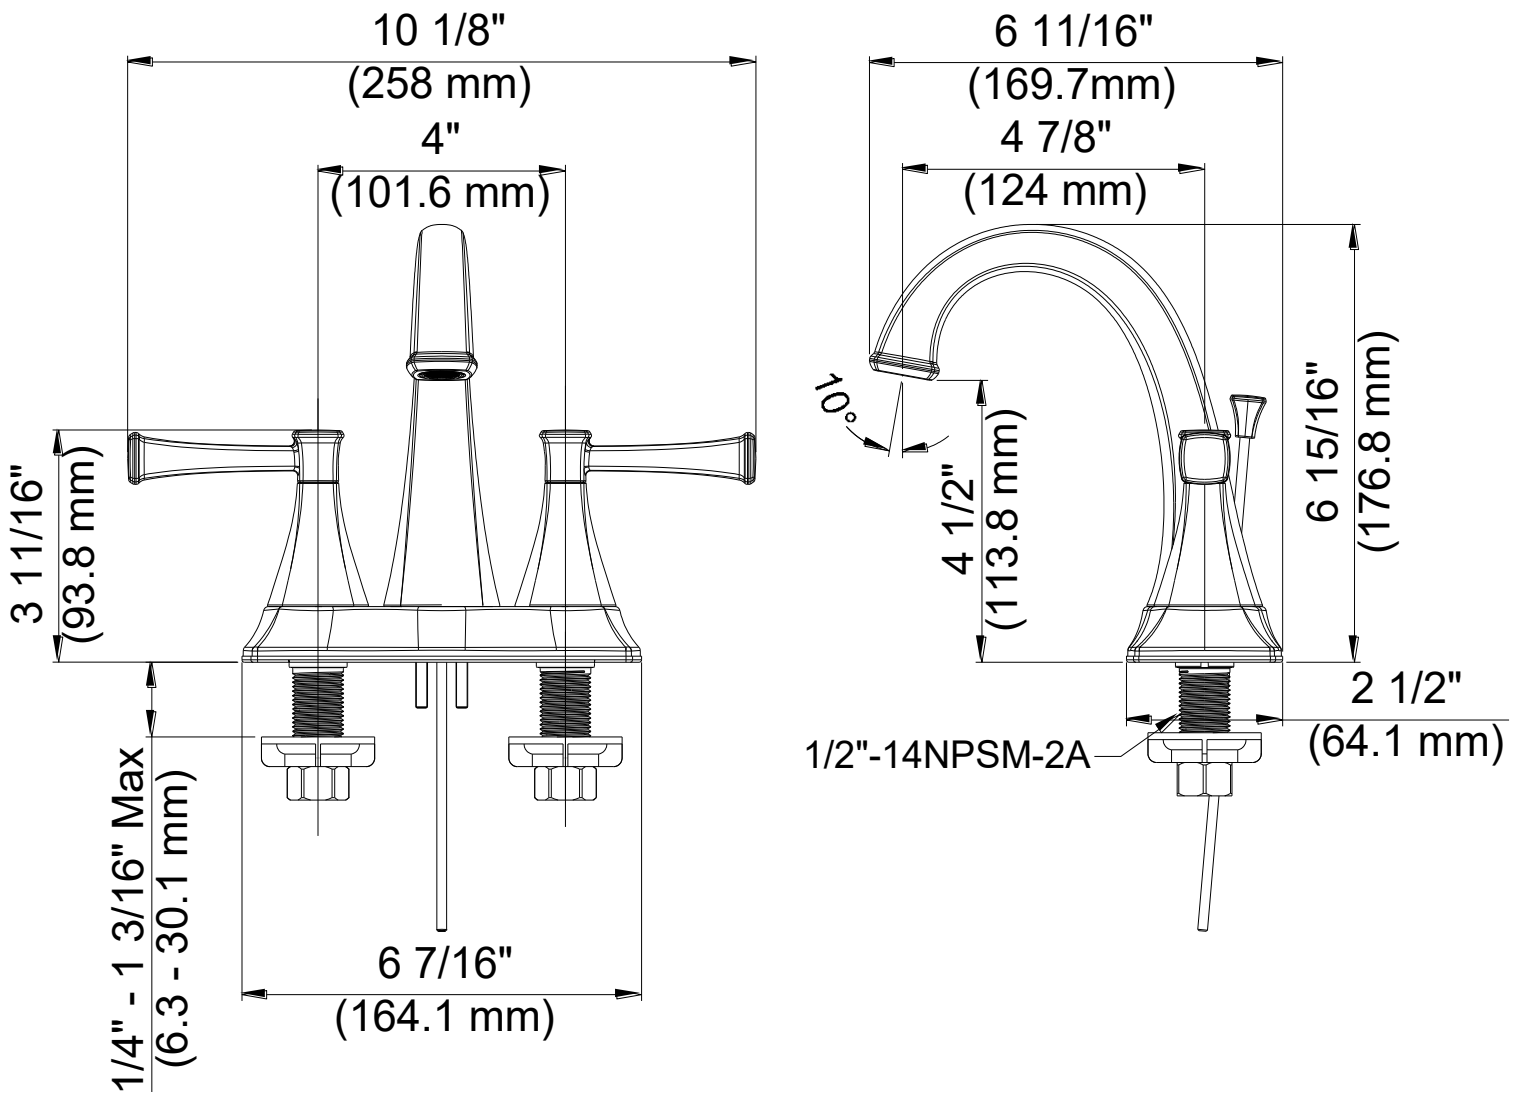

4" Centerset Lavatory Faucet

Robinet de lavabo monopièce, entraxe de 4 po
Grifo para lavabo, 4" de centro a centro

Product Specifications

LUXART®

Poydras®

PO241E-PUCP
PO241E-PUBN
PO241E-PUORB
PO241E-PUPN

Contact your sales representative for more information or visit our website at luxartcollection.com

Revised 5/19/2023