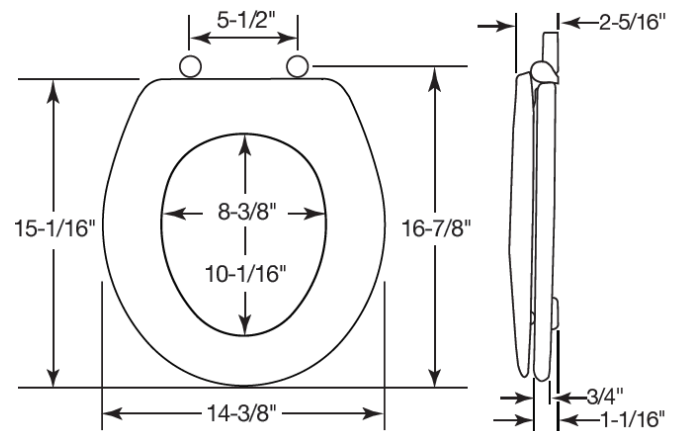

Warranty

See warranty information for more details.

All dimensions listed are nominal. Luxart® reserves the right to make product and material changes at any time without notice.

Contact your sales representative for more information or visit our website at luxartcollection.com